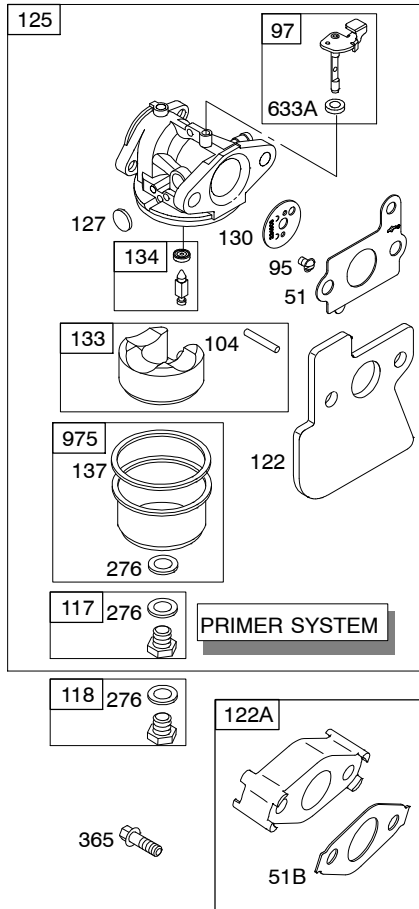

Illustrations cover a range of engines. Parts shown without corresponding text may not be used on your specific engine.
5116-4 Assemblies include all parts shown in frames. 05/29/2008