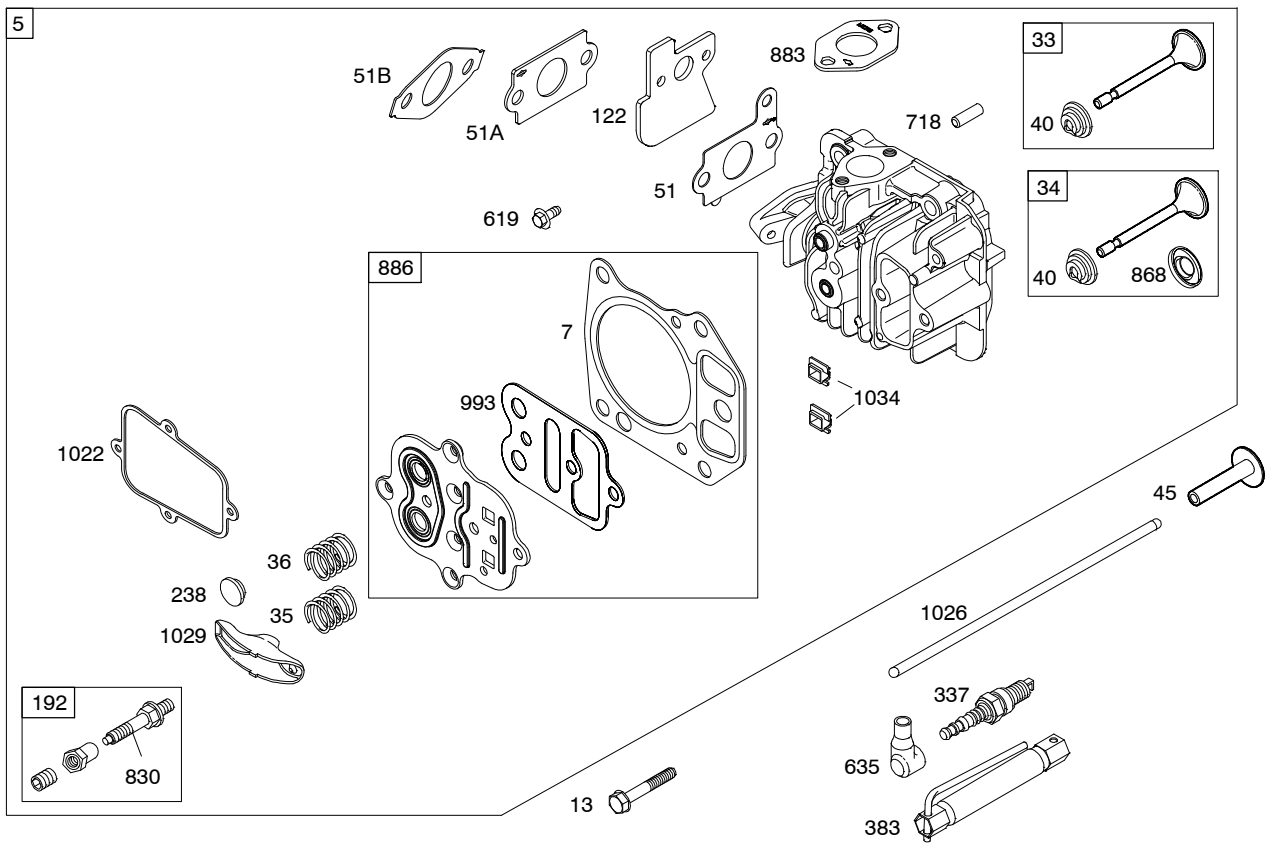

Illustrations cover a range of engines. Parts shown without corresponding text may not be used on your specific engine.