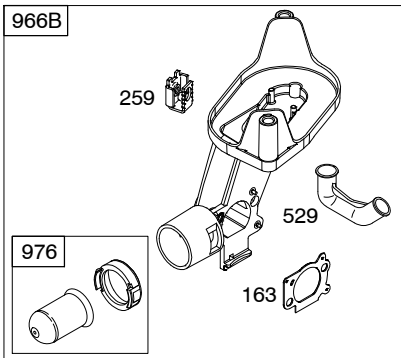

Illustrations cover a range of engines. Parts shown without corresponding text may not be used on your specific engine.
5116-6 Assemblies include all parts shown in frames. **05/29/2008**