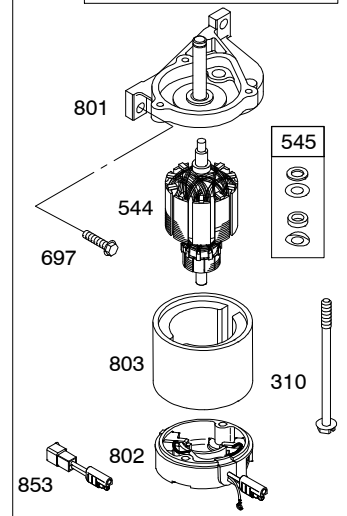

Illustrations cover a range of engines. Parts shown without corresponding text may not be used on your specific engine.

128600

REF. NO.	PART NO.	DESCRIPTION	REF. NO.	PART NO.	DESCRIPTION	REF. NO.	PART NO.	DESCRIPTION
46	694039	Camshaft	117	498981	Jet-Main (Standard)	121	792383	Kit-Carburetor Overhaul
51	◆◆◆692668	Gasket-Intake			(Used After Code Date 03110600).	122	◆◆◆692799	Spacer-Carburetor
51A	◆◆◆697735	Gasket-Intake			----- Note -----	122A	792382	Spacer-Carburetor
51B	◆◆◆692555	Gasket-Intake			498978 Jet-Main (Standard)	125	790120	Carburetor (Primer System)
55	691421	Housing-Rewind Starter			(Used Before Code Date 03110700).	125D	698055	Carburetor (Choke System)
58	697316	Rope-Starter (Cut To Required Length)			694250 Jet-Main (Standard)			(Used After Code Date 02050500).
		----- Note -----			(Used After Code Date 02050500).			Used on Type No(s). 0111.
		791362 Rope-Starter			Used on Type No(s). 0111.			----- Note -----
		Used on Type No(s). 0151.			498978 Jet-Main (Standard)			694203 Carburetor (Choke System)
60	281434S	Grip-Starter Rope			(Used Before Code Date 02050600).			(Used Before Code Date 02050600).
65	690837	Screw (Rewind Starter)			Used on Type No(s). 0111.			Used on Type No(s). 0111.
78	691108	Screw (Flywheel Guard)			498975 Jet-Main (High Altitude)	127	◆694468	Plug-Welch
95	691636	Screw (Throttle Valve)			(Used Before Code Date 03110600).	130	691203	Valve-Throttle
97	499682	Shaft-Throttle (Metal)	118	497466	Jet-Main (High Altitude)			----- Note -----
		----- Note -----			(Used After Code Date 03110600).			696564 Valve-Throttle (Used With Plastic Throttle Shaft)
		790121 Shaft-Throttle (Plastic)			----- Note -----			
104	◆691242	Pin-Float Hinge			498975 Jet-Main (High Altitude)	133	398187	Float-Carburetor
108	691182	Valve-Choke			(Used Before Code Date 03110700).	134	◆398188	Kit-Needle/Seat
109C	499681	Shaft-Choke			497466 Jet-Main (High Altitude)	137	◆◆693981	Gasket-Float Bowl
					(Used After Code Date 02050500).	146	690979	Key-Timing
					Used on Type No(s). 0111.	163	◆◆◆691894	Gasket-Air Cleaner
					498975 Jet-Main (High Altitude)	187	791766	Line-Fuel (Cut to Required Length)
					(Used Before Code Date 02050600).	188	691147	Screw (Control Bracket)
					Used on Type No(s). 0111.	190	690940	Screw (Fuel Tank)
						192	694543	Adjuster-Rocker Arm
						202	691303	Link-Mechanical Governor