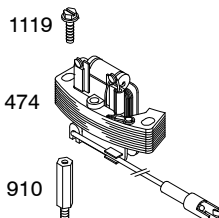

Illustrations cover a range of engines. Parts shown without corresponding text may not be used on your specific engine.