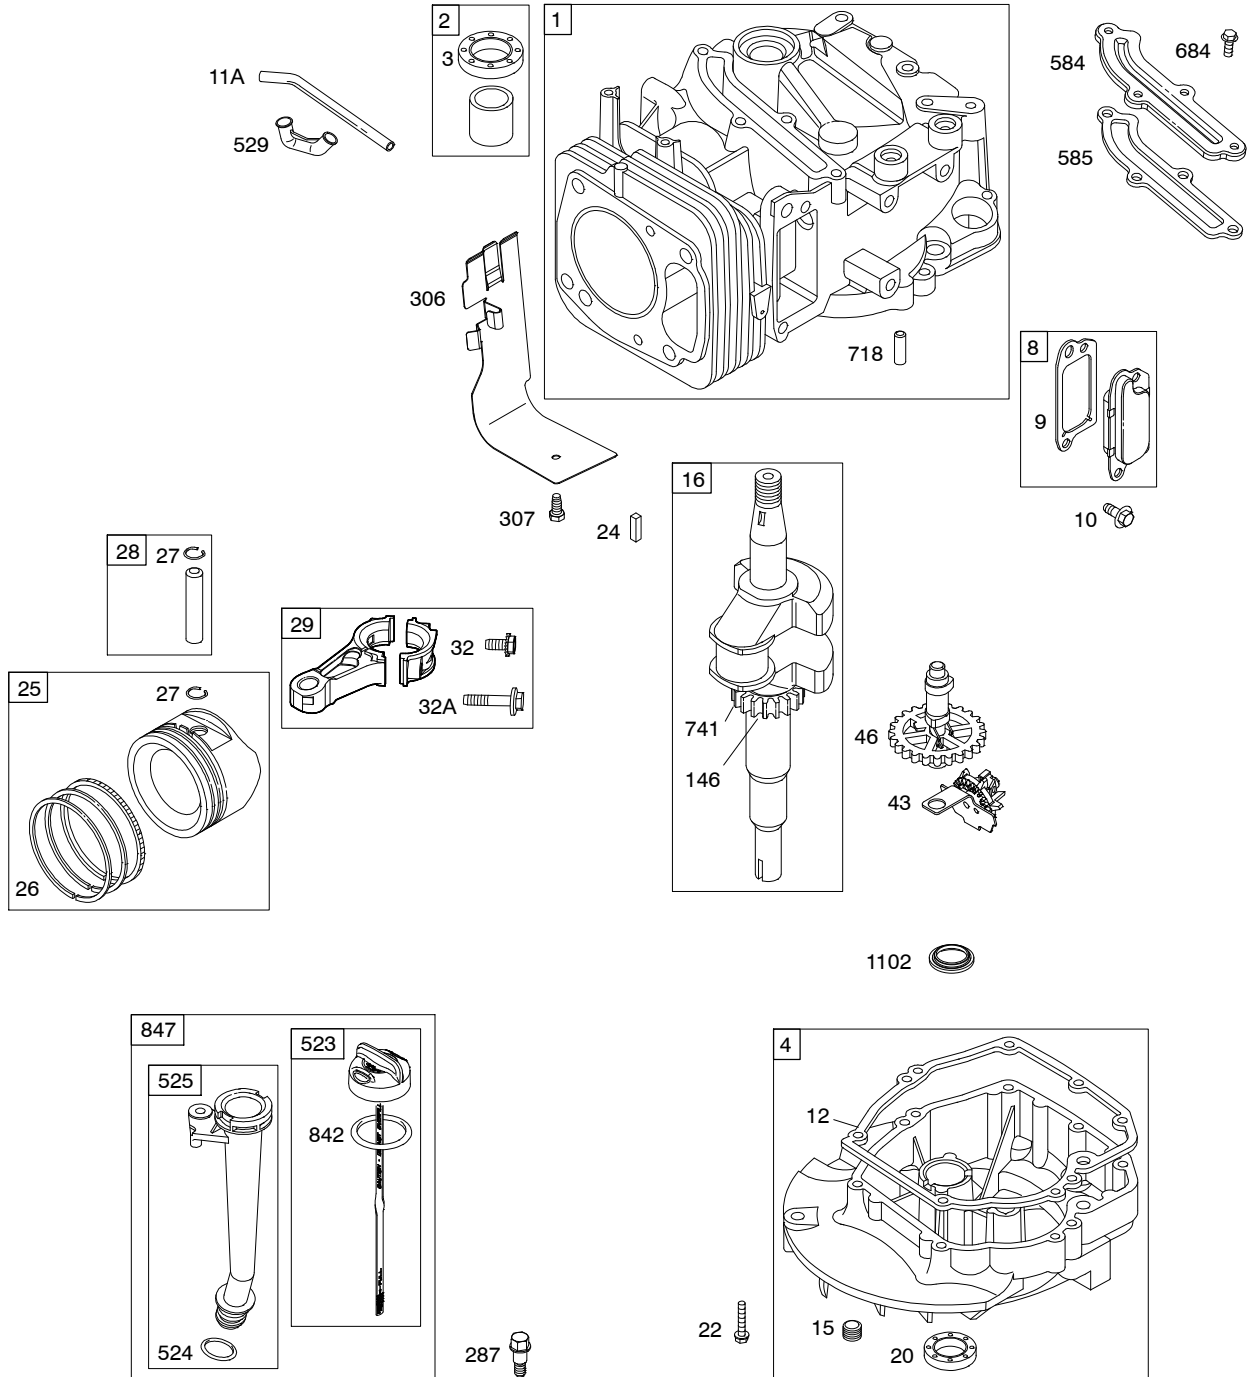

1319 WARNING LABEL

REQUIRED when replacing parts with warning labels affixed.

1019 LABEL KIT

Illustrations cover a range of engines. Parts shown without corresponding text may not be used on your specific engine.