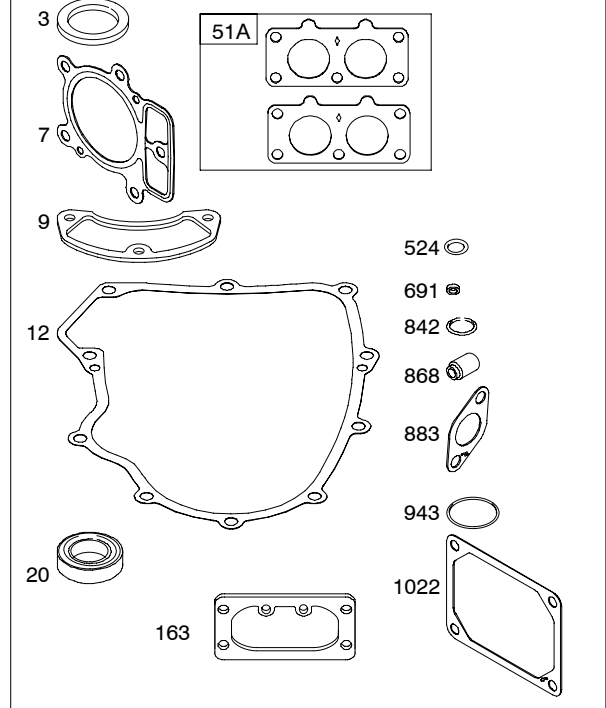

Illustrated Parts List

Model Series

44Q700

TYPE NUMBERS
0025 through 0505.

TABLE OF CONTENTS

Air Cleaner	6
Alternators	8
Blower Housing/Shrouds	6
Camshaft	3
Carburetor	5
Controls	7
Crankshaft	3
Cylinder	2
Cylinder Head	4
Electric Starter	7
Engine Sump	2
Exhaust System	5
Flywheel	7
Ignition	8
Kit/Gasket Set - Carburetor	5
Gasket Set - Engine	2
Gasket Set - Valve	4
Lubrication	3
Piston, Rings, Connecting Rod	3
Valves	4

10

750

1058 OPERATOR'S MANUAL

1330 REPAIR MANUAL

358A ENGINE GASKET SET

524

691

842

04/10/2007

Illustrations cover a range of engines. Parts shown without corresponding text may not be used on your specific engine.

10 - 16 AMP	
474B	1059
877B	
	
578A	
	
<p>NOTE: All stators use a No. 1119 mounting screw. </p> <p>NOTE: The proper flywheel part number and/or the alternator magnet size will determine the alternator type or output. See repair instruction manual for additional information.</p>	
526B	501B
	