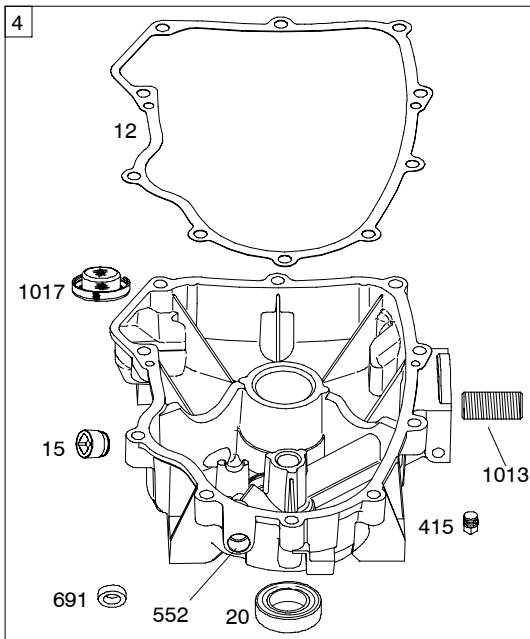

750

1058 OPERATOR'S MANUAL

1330 REPAIR MANUAL