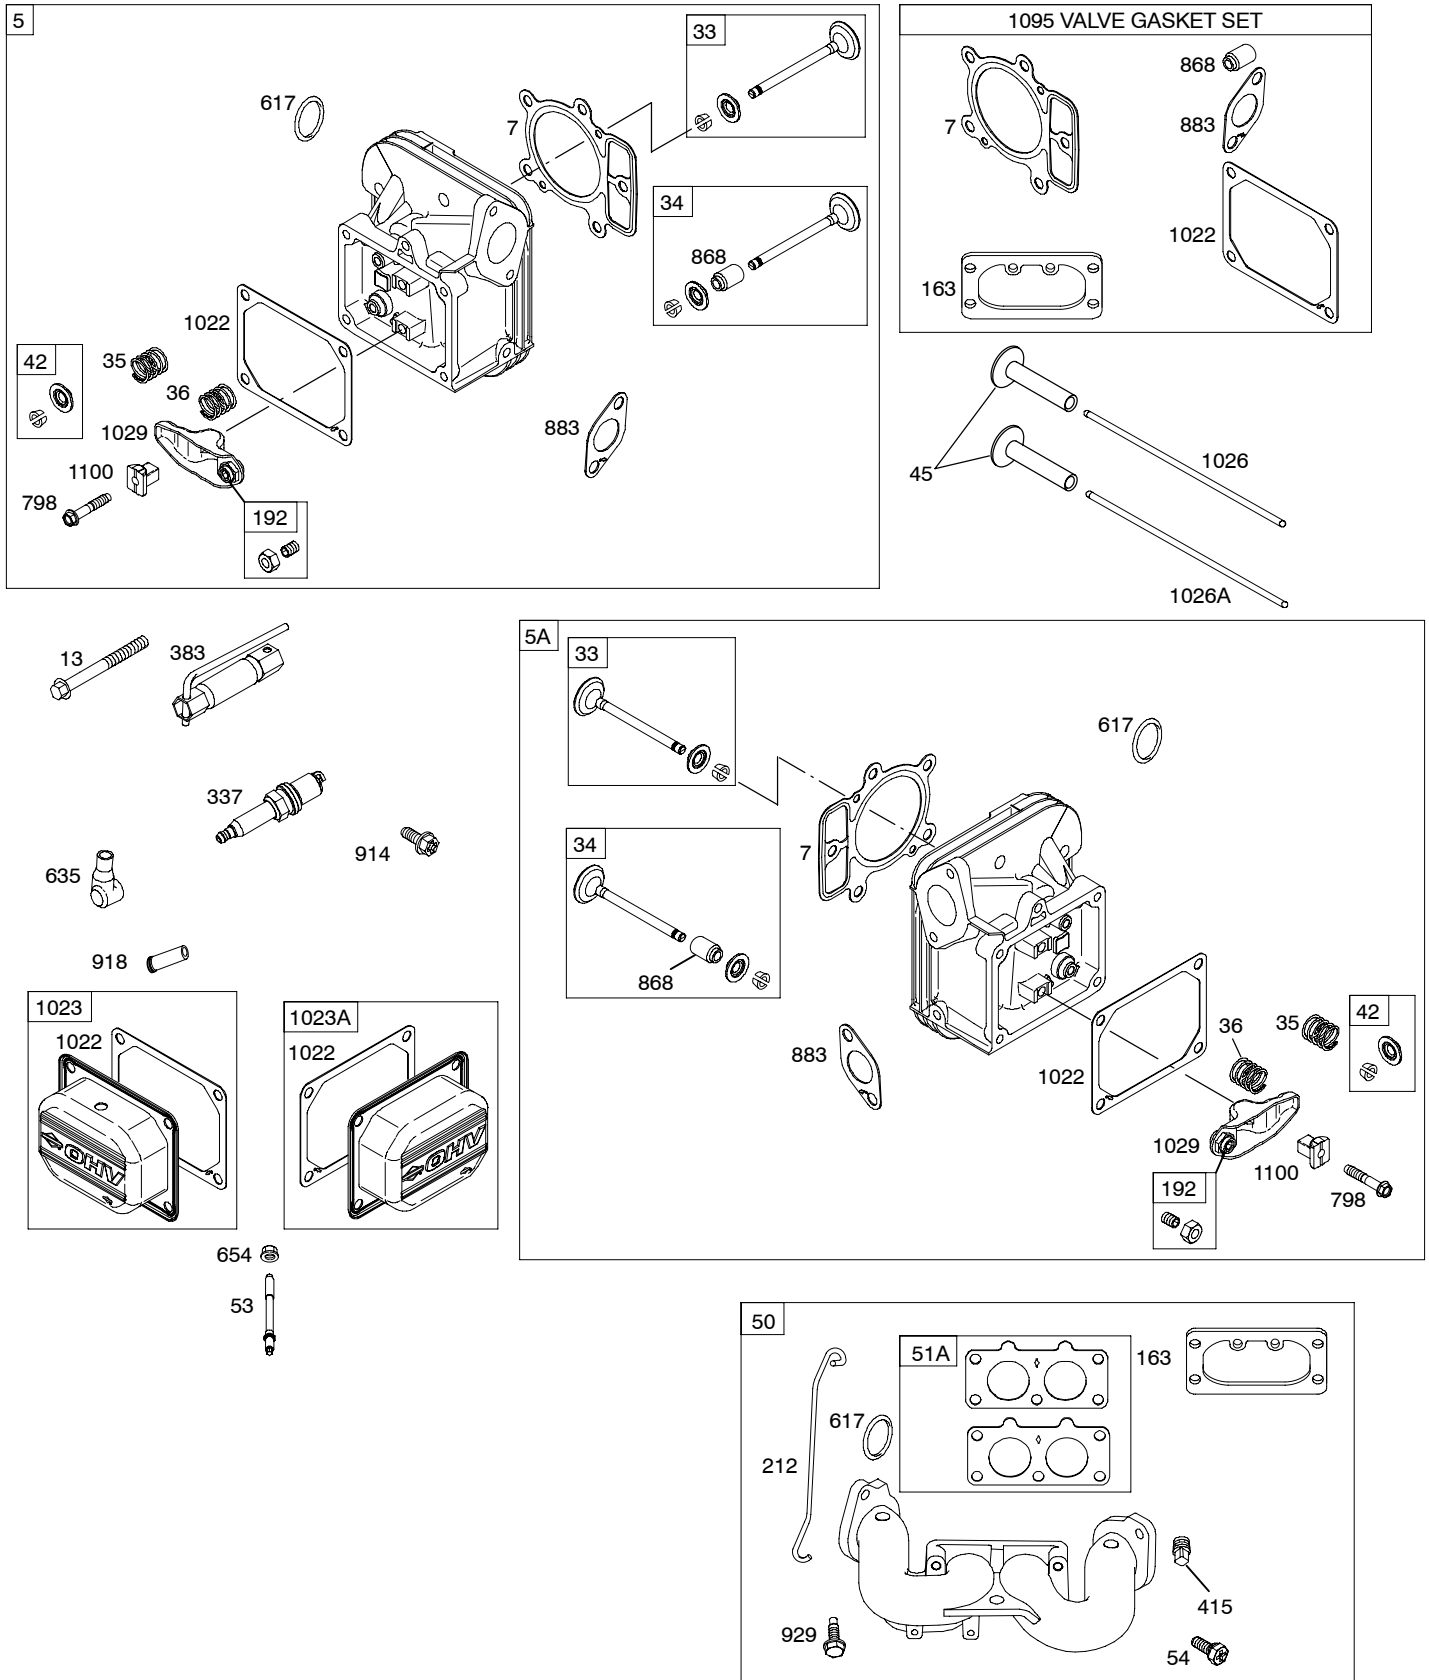

44Q700

Illustrations cover a range of engines. Parts shown without corresponding text may not be used on your specific engine.