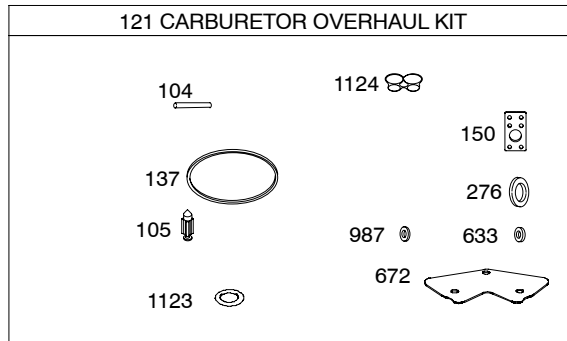

Illustrations cover a range of engines. Parts shown without corresponding text may not be used on your specific engine.