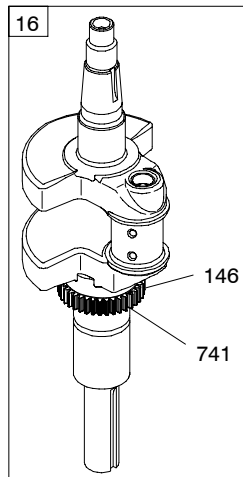

Illustrated Parts List

Model Series

44Q700

TYPE NUMBERS
0025 through 0505.

TABLE OF CONTENTS

Air Cleaner	6
Alternators	8
Blower Housing/Shrouds	6
Camshaft	3
Carburetor	5
Controls	7
Crankshaft	3
Cylinder	2
Cylinder Head	4
Electric Starter	7
Engine Sump	2
Exhaust System	5
Flywheel	7
Ignition	8
Kit/Gasket Set - Carburetor	5
Gasket Set - Engine	2
Gasket Set - Valve	4
Lubrication	3
Piston, Rings, Connecting Rod	3
Valves	4

868

883

943

1022

Illustrations cover a range of engines. Parts shown without corresponding text may not be used on your specific engine.

24 ⌋

44Q700

Illustrations cover a range of engines. Parts shown without corresponding text may not be used on your specific engine.

04/10/2007

Illustrations cover a range of engines. Parts shown without corresponding text may not be used on your specific engine.

10 - 16 AMP	
474B	1059
877B	
	
578A	
	
<p>NOTE: All stators use a No. 1119 mounting screw. </p> <p>NOTE: The proper flywheel part number and/or the alternator magnet size will determine the alternator type or output. See repair instruction manual for additional information.</p>	
526B	501B
	

44Q700

REF. NO.	PART NO.	DESCRIPTION	REF. NO.	PART NO.	DESCRIPTION	REF. NO.	PART NO.	DESCRIPTION
1040	791237	Plate-Trim	1090	691293	Retainer-Brush	1126	690991	Screw (Fuel Transfer Tube)
1051	691265	Ring-Retaining	1095	694013	Gasket Set-Valve	1127	695407	Screw (Float Bowl)
1054	280275	Tie-Cable	1100	791959	Pivot-Rocker Arm	1128	690990	Screw (Carburetor Nozzle)
1058	277103	Operator's Manual	1119	691183	Screw (Alternator)	1330	273521	Repair Manual
1059	698516	Kit-Screw/Washer	1123	●841653	Seal-O Ring (Solenoid Retainer)			
1070	691058	Screw (Flywheel Fan)	1124	●690988	Seal-O Ring (Fuel Transfer Tube)			