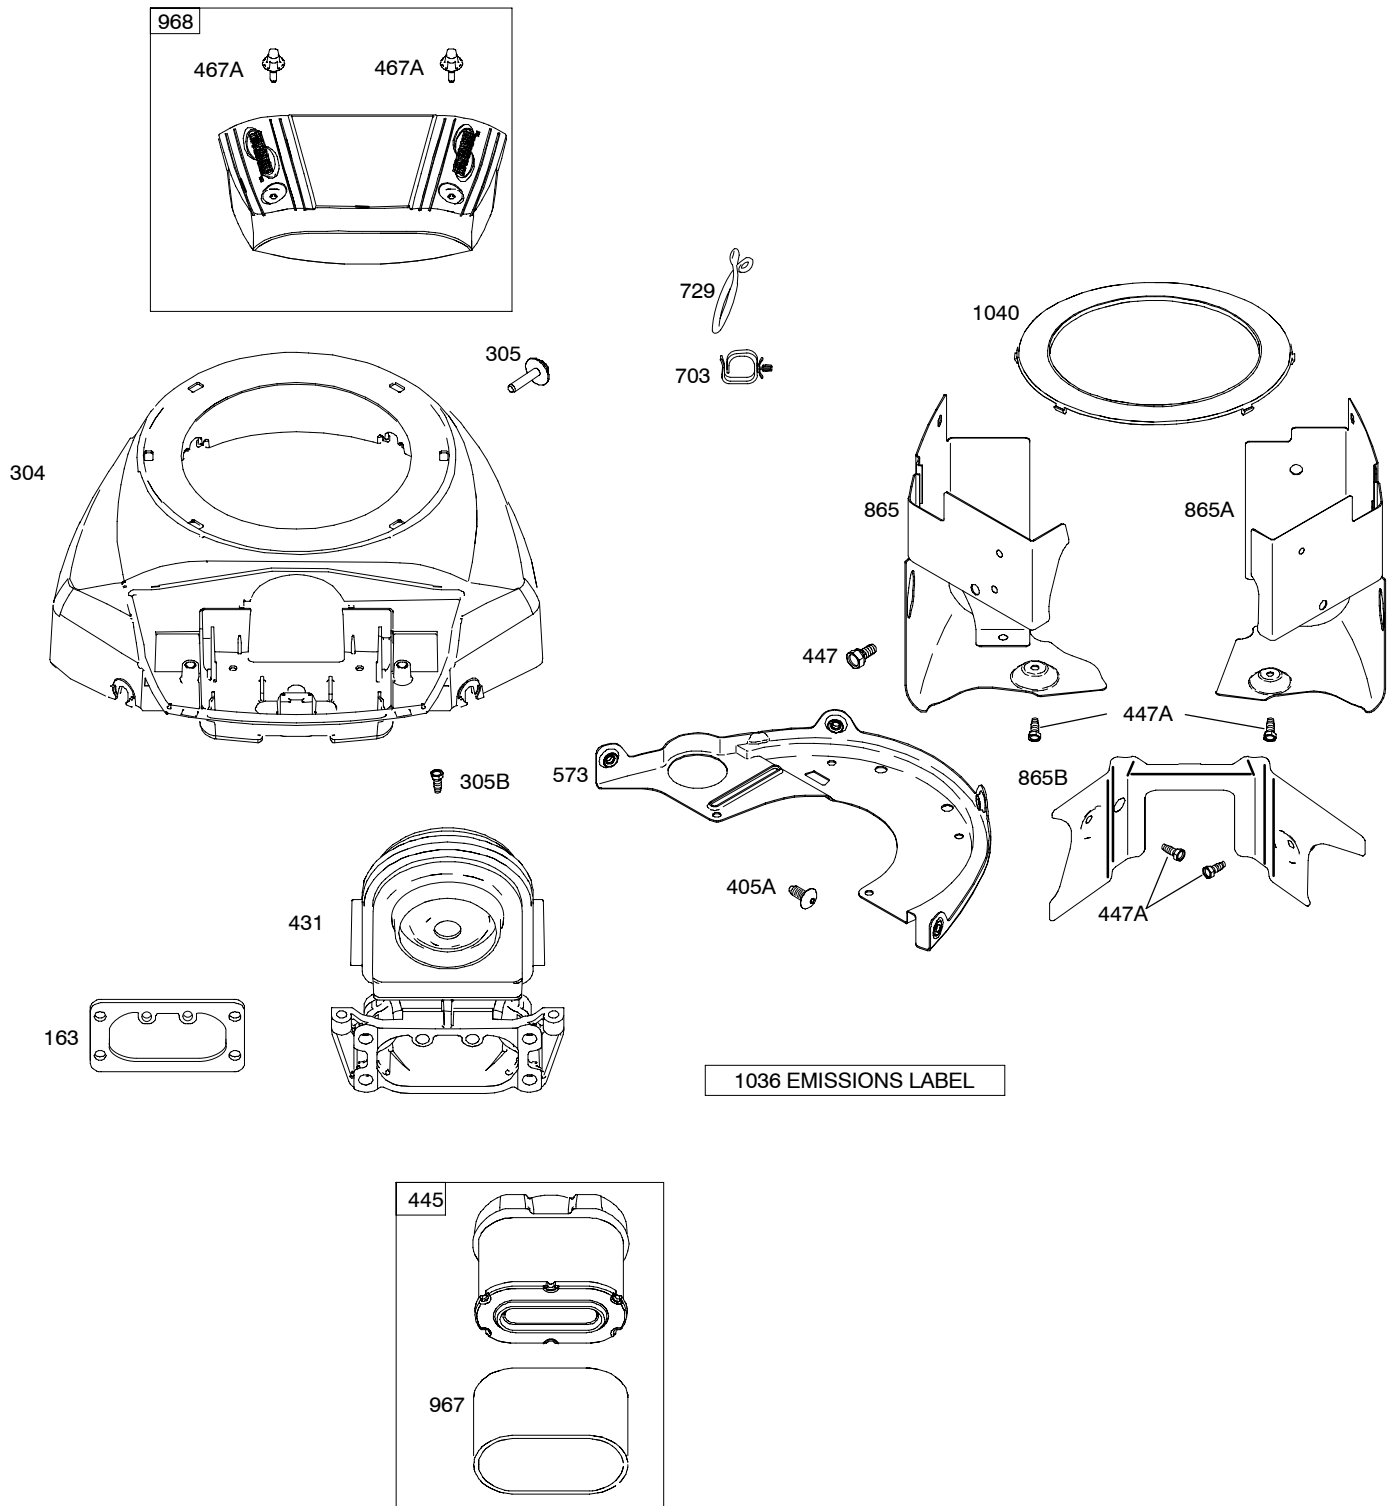

44Q700

Illustrations cover a range of engines. Parts shown without corresponding text may not be used on your specific engine.
3533-6 Assemblies include all parts shown in frames.

04/10/2007