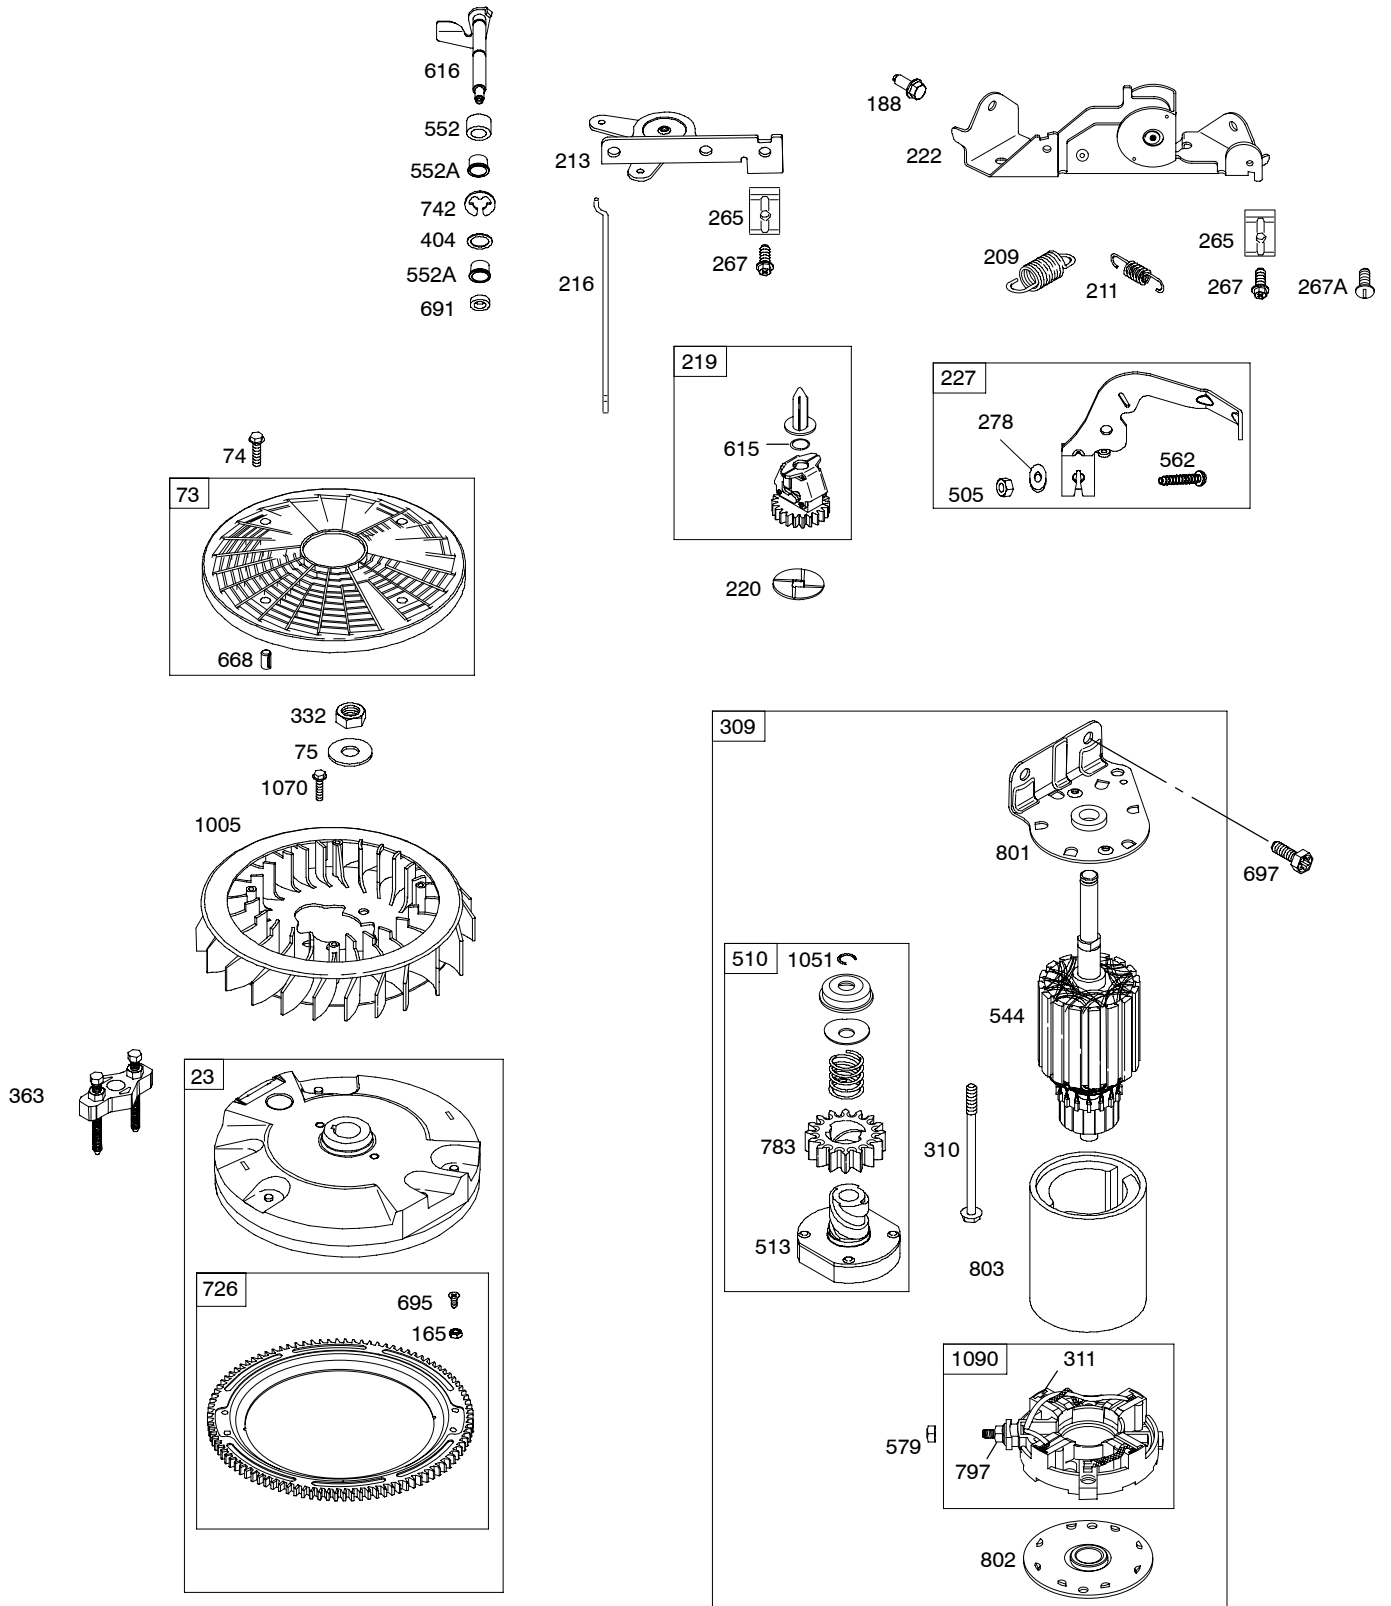

Illustrated Parts List

Model Series

44Q700

TYPE NUMBERS
0025 through 0505.

TABLE OF CONTENTS

Air Cleaner	6
Alternators	8
Blower Housing/Shrouds	6
Camshaft	3
Carburetor	5
Controls	7
Crankshaft	3
Cylinder	2
Cylinder Head	4
Electric Starter	7
Engine Sump	2
Exhaust System	5
Flywheel	7
Ignition	8
Kit/Gasket Set - Carburetor	5
Gasket Set - Engine	2
Gasket Set - Valve	4
Lubrication	3
Piston, Rings, Connecting Rod	3
Valves	4

04/10/2007

Illustrations cover a range of engines. Parts shown without corresponding text may not be used on your specific engine.

10 - 16 AMP	
474B	1059
877B	
	
578A	
	
<p>NOTE: All stators use a No. 1119 mounting screw. </p> <p>NOTE: The proper flywheel part number and/or the alternator magnet size will determine the alternator type or output. See repair instruction manual for additional information.</p>	
526B	501B
	

44Q700

REF. NO.	PART NO.	DESCRIPTION	REF. NO.	PART NO.	DESCRIPTION	REF. NO.	PART NO.	DESCRIPTION
1040	791237	Plate-Trim	1090	691293	Retainer-Brush	1126	690991	Screw (Fuel Transfer Tube)
1051	691265	Ring-Retaining	1095	694013	Gasket Set-Valve	1127	695407	Screw (Float Bowl)
1054	280275	Tie-Cable	1100	791959	Pivot-Rocker Arm	1128	690990	Screw (Carburetor Nozzle)
1058	277103	Operator's Manual	1119	691183	Screw (Alternator)	1330	273521	Repair Manual
1059	698516	Kit-Screw/Washer	1123	●841653	Seal-O Ring (Solenoid Retainer)			
1070	691058	Screw (Flywheel Fan)	1124	●690988	Seal-O Ring (Fuel Transfer Tube)			