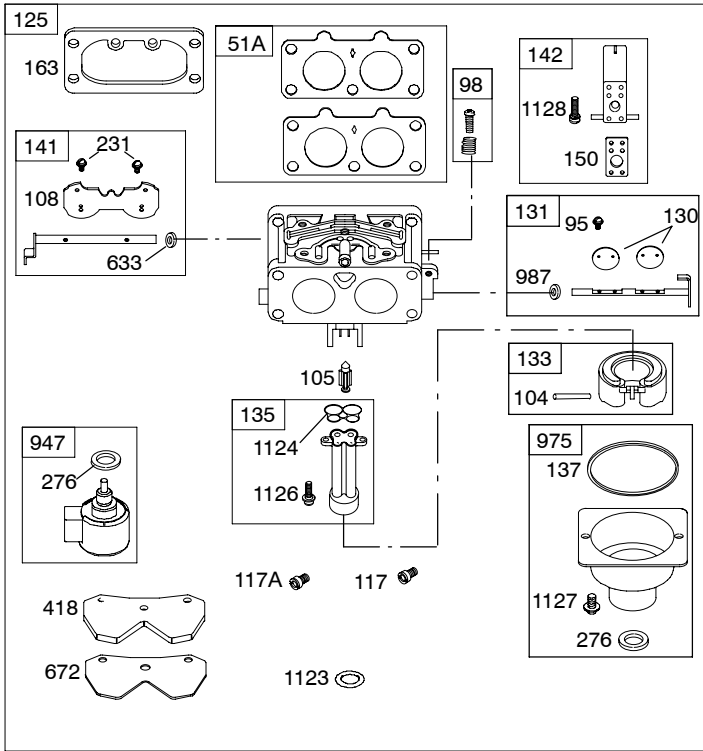

Illustrated Parts List

Model Series

44Q700

TYPE NUMBERS
0025 through 0505.

TABLE OF CONTENTS

Air Cleaner	6
Alternators	8
Blower Housing/Shrouds	6
Camshaft	3
Carburetor	5
Controls	7
Crankshaft	3
Cylinder	2
Cylinder Head	4
Electric Starter	7
Engine Sump	2
Exhaust System	5
Flywheel	7
Ignition	8
Kit/Gasket Set - Carburetor	5
Gasket Set - Engine	2
Gasket Set - Valve	4
Lubrication	3
Piston, Rings, Connecting Rod	3
Valves	4

868

883

943

1022

Illustrations cover a range of engines. Parts shown without corresponding text may not be used on your specific engine.

24 ⌋

44Q700

Illustrations cover a range of engines. Parts shown without corresponding text may not be used on your specific engine.

Illustrations cover a range of engines. Parts shown without corresponding text may not be used on your specific engine.

44Q700

Illustrations cover a range of engines. Parts shown without corresponding text may not be used on your specific engine.
3533-6 Assemblies include all parts shown in frames.

04/10/2007

Illustrations cover a range of engines. Parts shown without corresponding text may not be used on your specific engine.

10 - 16 AMP	
474B	1059
877B	
	
578A	
	
<p>NOTE: All stators use a No. 1119 mounting screw. </p> <p>NOTE: The proper flywheel part number and/or the alternator magnet size will determine the alternator type or output. See repair instruction manual for additional information.</p>	
526B	501B
	