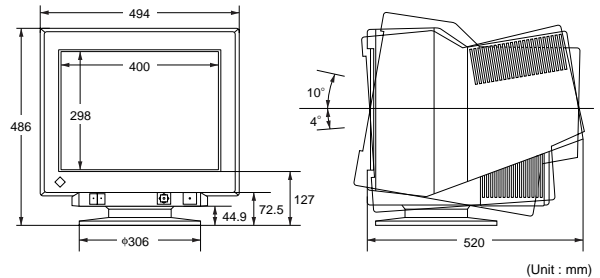

FlexScan® F931 Specifications

CRT Size	55 cm (21 inch) class, 90° deflection Invar Shadow Mask
CRT Phosphor Pitch	0.25 mm / 0.21 mm (horizontal)
CRT Surface Treatment	Super ErgoCoat®
Scanning Frequency	H: 30 - 130 kHz V: 50 - 160 Hz
Input Signals	RGB Analog
Input Terminal	D-Sub 15-pin and BNC × 5 (switchable)
Active Display Size	400 mm (H) × 298 mm (V) (Diagonal: 498 mm)
Recommended Resolution	1600 dots × 1200 lines flicker-free at 104 Hz (max.)
Resolution	(2048 dots × 1536 lines at 80 Hz addressable)
Screen Control	ScreenManager®, One Touch Auto Adjustment Function (Auto-Sizing)
Power Management	VESA DPMS
Power Consumption	130 watts
Power Save Mode 1	Less than 10 watts
Power Save Mode 2 (Off)	Less than 3 watts
Plug & Play¹	DDC 2B
Dimensions	494 mm (W) × 486 mm (H) × 520 mm (D)
Net Weight	31.0 kg
Certifications and Standards	TCO'99, TÜV ECO Circle 2000, TÜV/GS, c-Tick, CE, CB, UL1950, CSA C22.2 No.950, FCC-B, Canadian ICES-003-B, TÜV/S, VCCI-B, EPA ENERGY STAR®, Energy 2000

¹Only Valid when computer system supports all Plug & Play functions (personal computer, graphics board, Windows® 95/98/2000). For more details, please refer to the Windows 95/98/2000, personal computer, and graphics board manuals or contact the manufacturers.