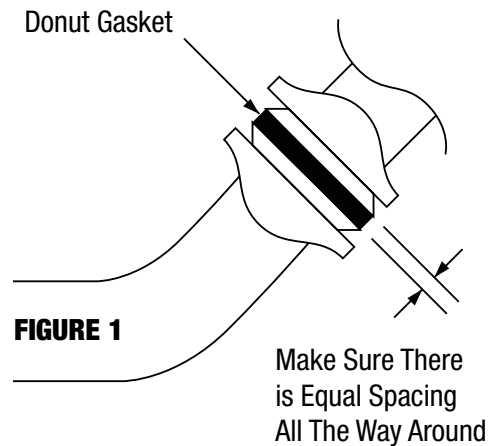

INSTALLATION PROCEDURE

1. Raise and support vehicle off the ground.
2. Remove any existing exhaust manifold and or pipes that will interfere with the installation of the headers.
3. Install the headers on to the engine using the supplied gaskets, bolts, and washers. Install all the header bolts in the header before tightening them. Removal of the starter will make header installation easier in some applications.
4. Install supplied donut on to the collector outlet of the header.
5. Install collector extension pipes on to headers using supplied hardware (See Figure 1).