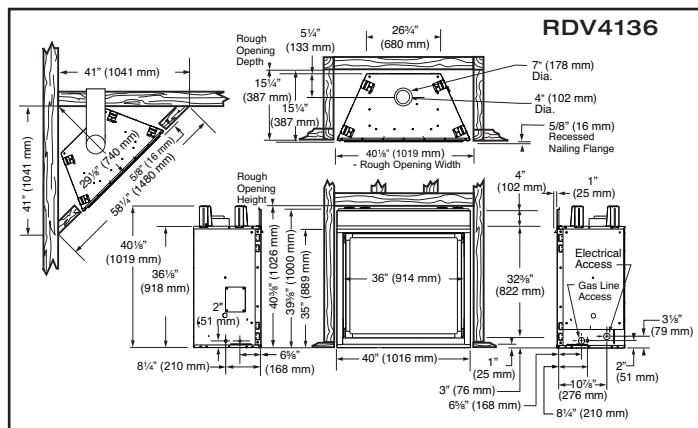

RDV4136 shown with Delray Mantel in Espresso

Model #	RDV4136
PERFORMANCE:	
BTU Input	24,000 BTU with 50% turn down
Fuel Type	NG; optional conversion kit for LP
APPEARANCE:	
Glass Size	34 1/2" W x 30 3/8" H
SPECS:	
Framing Dimensions	40 1/2" W x 40 1/4" H x 17" D
Fireplace Dimensions	40" W x 40" H x 16" D
Minimum Finishing Dimensions	36" W x 35 1/4" H to top of hood