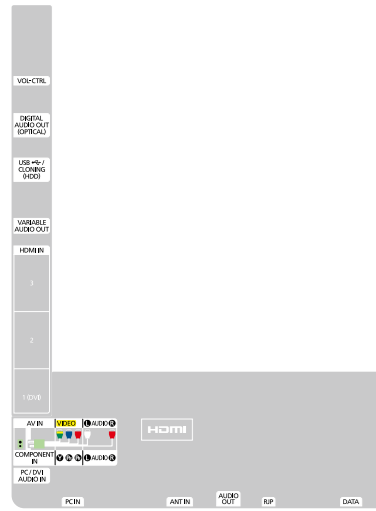

Interface Board

5000 32"/40"/46" (S.E.Asia/Australia/New Zealand/Singapore)

5000 32"/40"/46" (China)

LCD TV SERIES 5 560

A Full HD LCD TV with convenience and efficiency

The Samsung LCD TV Series 5 560 takes advantage of all of the latest image-enhancing LCD technology to produce amazingly lifelike Full HD images, such as HyperReal Engine and Wide Color Enhancer. Your guests will also experience a true home theater experience with SRS Theater Sound and additional connectivity capabilities, like USB 2.0 media and HDMI, so that they won't mind staying in bed all day.

Dimension