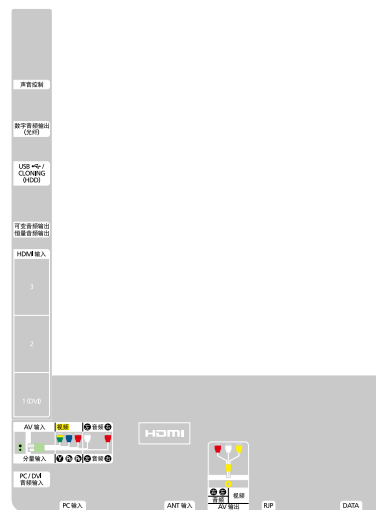

Interface Board

5000 32"/40"/46" (S.E.Asia/Australia/New Zealand/Singapore)

5000 32"/40"/46" (China)

LCD TV SERIES 5 560

A Full HD LCD TV with convenience and efficiency

The Samsung LCD TV Series 5 560 takes advantage of all of the latest image-enhancing LCD technology to produce amazingly lifelike Full HD images, such as HyperReal Engine and Wide Color Enhancer. Your guests will also experience a true home theater experience with SRS Theater Sound and additional connectivity capabilities, like USB 2.0 media and HDMI, so that they won't mind staying in bed all day.

Dimension