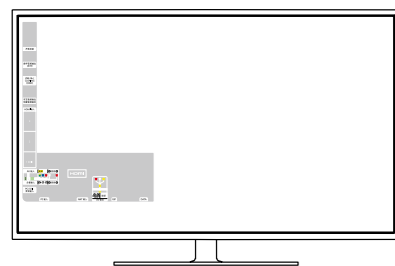

Interface Board

5000 32"/40"/46" (S.E.Asia/Australia/New Zealand/Singapore)

5000 32"/40"/46" (China)

LCD TV SERIES 5 560

A Full HD LCD TV with convenience and efficiency

The Samsung LCD TV Series 5 560 takes advantage of all of the latest image-enhancing LCD technology to produce amazingly lifelike Full HD images, such as HyperReal Engine and Wide Color Enhancer. Your guests will also experience a true home theater experience with SRS Theater Sound and additional connectivity capabilities, like USB 2.0 media and HDMI, so that they won't mind staying in bed all day.

Dimension