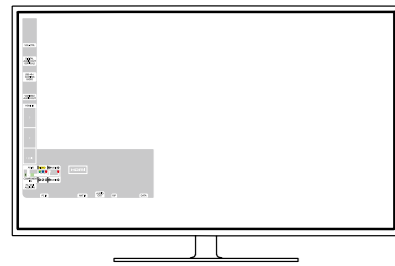

Interface Board

5000 32"/40"/46" (S.E.Asia/Australia/New Zealand/Singapore)

5000 32"/40"/46" (China)

LCD TV SERIES 5 560

A Full HD LCD TV with convenience and efficiency

The Samsung LCD TV Series 5 560 takes advantage of all of the latest image-enhancing LCD technology to produce amazingly lifelike Full HD images, such as HyperReal Engine and Wide Color Enhancer. Your guests will also experience a true home theater experience with SRS Theater Sound and additional connectivity capabilities, like USB 2.0 media and HDMI, so that they won't mind staying in bed all day.

Dimension