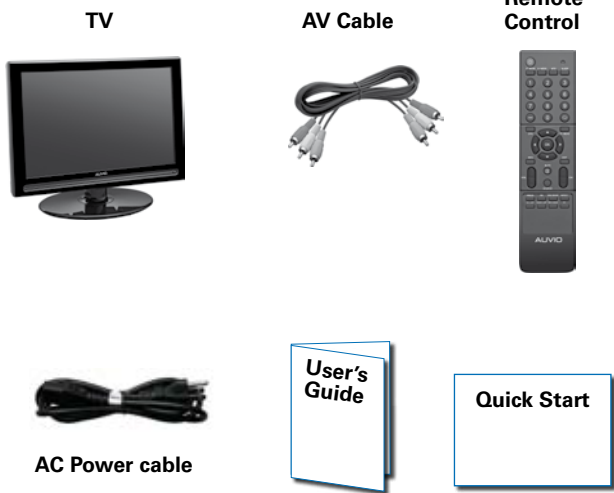

AUVIO™

THE PERFORMANCE YOU NEED
15.4" LCD HDTV

Package contents

1

Power

3

Connect your TV

4