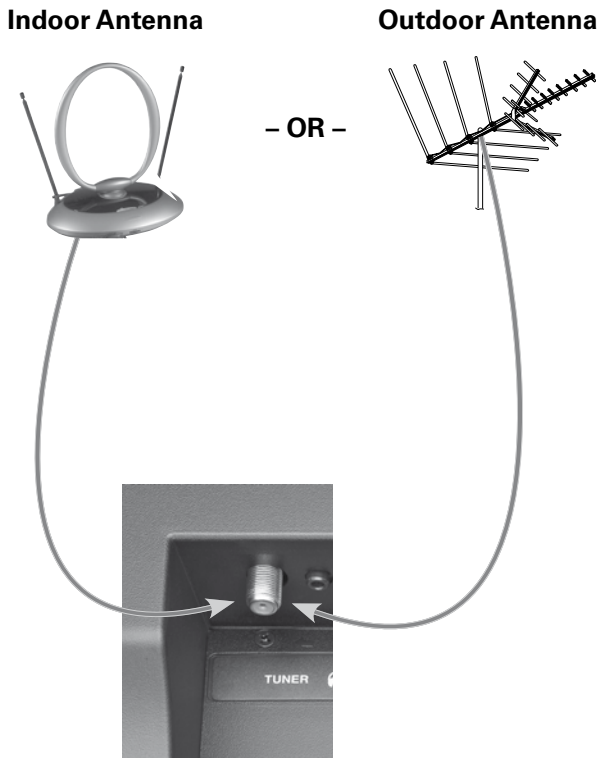

AUVIO™

THE PERFORMANCE YOU NEED
15.4" LCD HDTV

Package contents

1

Power

3

Connect your TV

4

Watch TV