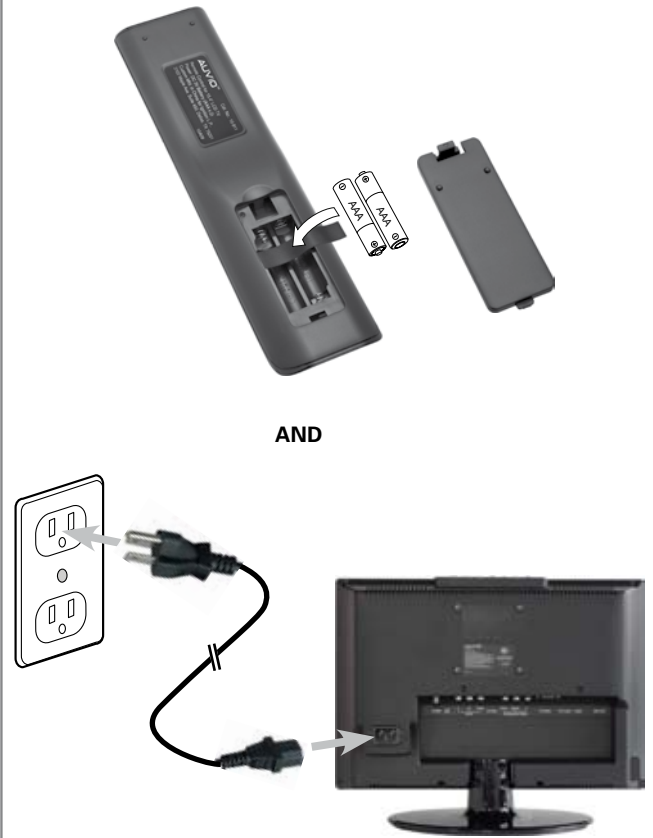

AUVIO™

THE PERFORMANCE YOU NEED
15.4" LCD HDTV

Package contents

1

Power

3

Connect your TV

4