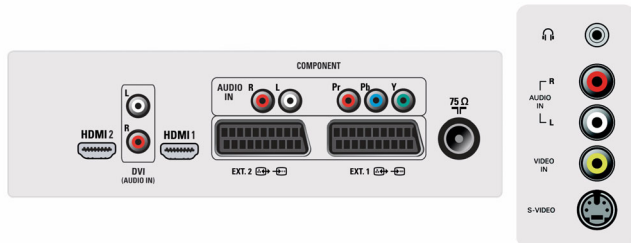

Tuner / Reception / Transmission

- **Tuner bands:** Hyper band, S channel, UHF, VHF
- **TV system:** PAL, SECAM
- **Video playback:** NTSC, PAL, SECAM
- **Aerial input:** 75 ohm coaxial (IEC75)
- **Tuner display:** PLL
- **Number of preset channels:** 100

Connectivity

- **Ext 1 Scart:** Audio L/R, CVBS in/out, RGB
- **Ext 2 Scart:** Audio L/R, CVBS in/out, S video in
- **Front / Side connections:** Audio L/R in, CVBS in, Headphone out, S video in
- **Number of scarts:** 2
- **Other connections:** Antenna IEC75
- **Ext 4:** YPbPr
- **Ext 5:** HDMI
- **Ext 6:** HDMI

Power

- **Power consumption:** 220 W Normal Operation W
- **Standby power consumption:** < 2 W
- **Mains power:** AC 220 - 240 V +/- 10%
- **Ambient temperature:** 5 °C to 40 °C

Dimensions

- **Product weight:** 39.2 kg
- **Weight incl. packaging:** 47 kg

- **Set dimensions (W x H x D):** 1236 x 679 x 103 mm
- **Colour cabinet:** Bicolour High Gloss Black and Silver Frost
- **VESA wall mount compatible:** 0 mm
- **Box dimensions (W x H x D):** 1328 x 930 x 330 mm
- **Dimensions (with base) (W x H x D):** 1236 x 720 x 280 mm

Accessories

- **Included accessories:** Table top stand, Power cord, Quick start guide, Registration card, Remote control, RF cable, User manual, Batteries for remote control, Warranty certificate
- **Optional accessories:** Floor stand

Stereo system					Transmission system					
2CS DK	NICAM DK	2CS BG	NICAM I	NICAM LL	PAL BG	PAL DK	PAL I	SECAM BG	SECAM DK	SECAM LL
•	•	•	•	•	•	•	•	•	•	•

Date of issue 2006-09-15

Version: 4.0

12 NC: 8670 000 24225
EAN: 87 10895 97612 1

Specifications are subject to change without notice.
Trademarks are the property of Koninklijke Philips Electronics N.V. or their respective owners.
© 2006 Koninklijke Philips Electronics N.V.
All Rights reserved.
www.philips.com