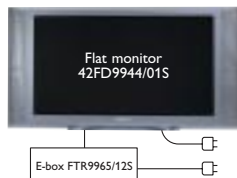

Miscellaneous

- Ambient temperature +5 --+ 40°C
- Maximum operating altitude: 2000 m
- Mains: Auto Voltage AC 95V-264V, 50/60Hz
- Power consumption: 300W normal operation
  2W Stand by
- Weight - Monitor: 40 kg
  - E-Box: 4 kg
- Weight Incl. Packaging: 50 kg
- Set Dimensions (WxHxD)
  - Monitor: 1164x644x90 mm
  - E-box: 435x105x330 mm
- Box Dimension (WxHxD): 1210x790x500 mm
- TV Colour: Precision Silver (10888)
- 2m,5m thin VGA cables included
- Wall mounting bracket included
- 10 m VGA cable optional
- Table top stand optional