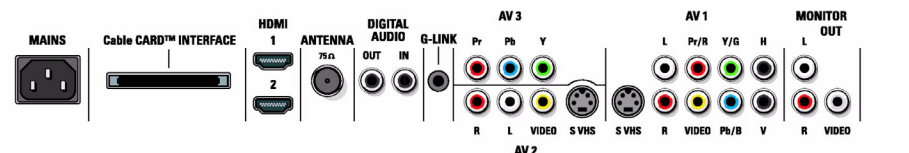

Ambilight

The full-color ambient lights offers you relaxed viewing and a unique ambiance via a soft light glow on the walls surrounding the TV. Research has shown that watching television with adapted ambient lighting promotes more relaxed TV viewing. The Ambilight colors automatically adapt to the images on the screen to add a new sensation to the viewing experience. The light can also be switched to fixed colors or various shades of white. In standby mode, the lights can be operated to any color and create a unique ambiance in the room.

Active Control + Light Sensor

Active Control is a unique and intelligent way of optimizing picture quality by measuring and analyzing the incoming signal to automatically adjust picture quality settings. Active Control with Light Sensor uses a sensor to adjust the picture brightness depending on the room light conditions.

USB and Memory Card slot

Instantaneously view and share your movies, photos and music. The Memory Card slot will accept cards of type Compact Flash I and II, Memory Stick, SD Card / Mini SD Card, Smart Media, Micro Drive (up to 2 GB) and Multi Media Card. Simply plug the memory card into slot at the side of the TV, and access the multimedia files stored on the card. The USB connector allows access to multimedia files of most USB-sticks and most digital cameras (USB 1.1 memory-class device).

Rear connectors

Side connectors

Date of issue 2005-05-04

Version: 22

12 NC: 8670 000 21603
UPC: 3 78499 62626

Specifications are subject to change without notice. Trademarks are the property of Koninklijke Philips Electronics N.V. or their respective owners. © 2005 Koninklijke Philips Electronics N.V. All Rights reserved.

www.philips.com