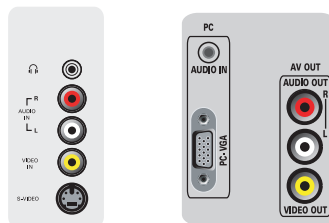

Tuner/Reception/Transmission

- **Aerial Input:** 75 ohm coaxial (IEC75)
- **TV system:** PAL I, PAL B/G, PAL D/K, SECAM B/G, SECAM D/K
- **Video Playback:** NTSC, SECAM, PAL
- **Tuner bands:** Hyperband, S-Channel, UHF, VHF
- **Number of Preset Channels:** 100
- **Tuner Display:** PLL

Connectivity

- **AV 1:** Audio L/R in, YPbPr
- **AV 2:** Audio L/R in, YPbPr
- **AV 3:** Audio L/R in, CVBS in, S-Video in
- **AV 4:** HDMI
- **AV 5:** HDMI
- **Number of AV connections:** 7
- **Front / Side connections:** Audio L/R in, CVBS in, Headphone out, S-video in
- **Other connections:** Monitor out, CVBS, L/R (cinch), PC Audio in, PC-In VGA

Power

- **Ambient temperature:** 5 °C to 40 °C
- **Mains power:** 100-240V, 50/60Hz
- **Power consumption:** 240 W
- **Standby power consumption:** <1W

Accessories

- **Included Accessories:** Tabletop swivel stand, Power cord, Quick start guide, User Manual, Registration card, Warranty certificate, Remote Control, Batteries for remote control

Dimensions

- **Color cabinet:** Black cabinet with Black Hi Gloss deco Frame
- **Set dimensions (W x H x D):** 1046 x 686 x 116 mm
- **Set dimensions with stand (W x H x D):** 1046 x 747 x 265 mm
- **Product weight:** 26.5 kg
- **Product weight (+stand):** 33.5 kg
- **Box dimensions (W x H x D):** 1148 x 795 x 277 mm
- **Weight incl. Packaging:** 40 kg
- **VESA wall mount compatible:** 600 x 400 mm