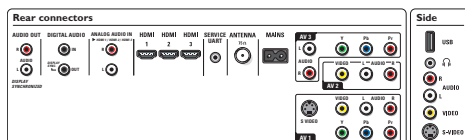

Multimedia Applications

- **Multimedia connections:** USB
- **Playback Formats:** MP3, Slideshow files (.alb), JPEG Still pictures

Tuner/Reception/Transmission

- **Aerial Input:** 75 ohm F-type
- **TV system:** ATSC, NTSC
- **Video Playback:** NTSC
- **Cable:** Unscrambled Digital Cable -QAM

Connectivity

- **AV 1:** (1, 2, 3Fh autoranging), Audio L/R in, CVBS in, S-Video, YPbPr
- **AV 2:** Audio L/R in, CVBS
- **AV 3:** (1, 2, 3Fh autoranging), Audio L/R in, YPbPr
- **AV 4:** HDMI, Audio L/R in
- **AV 5:** HDMI
- **AV 6:** HDMI
- **Front / Side connections:** Audio L/R in, CVBS in, Headphone out, S-video in, USB
- **Other connections:** Monitor out L/R (Cinch), S/PDIF in (coaxial), S/PDIF out (coaxial)

Power

- **Ambient temperature:** 5 °C to 35 °C
- **Mains power:** AC 110 +/- 10%
- **Power consumption:** 264 W
- **Standby power consumption:** 0.64 W

Accessories

- **Included Accessories:** Table top stand

Dimensions

- **Color cabinet:** High Gloss Black
- **Set dimensions in inch (W x H x D):** 41.2 x 27.0 x 4.6 inch
- **Set dimensions with stand in inch (H x D):** 29.5 x 10.4 inch
- **Product weight (lb):** 58.2 lb
- **Product weight (+stand) (lb):** 73.6 lb
- **Box dimensions in inch (W x H x D):** 44.3 x 30.7 x 10.9 inch
- **Weight incl. Packaging (lb):** 87.3 lb
- **VESA wall mount compatible:** 600 x 400 mm