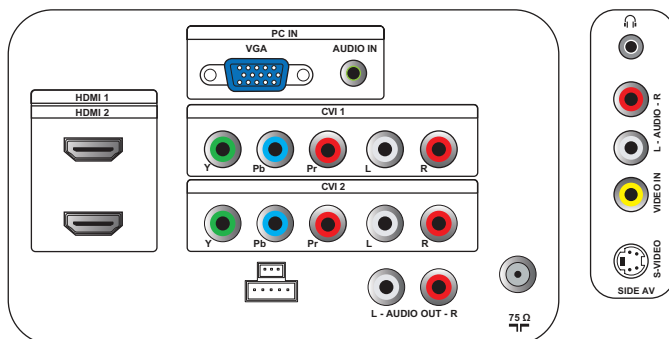

Connectivity

- **AV 1:** Audio L/R in, YPbPr
- **AV 2:** Audio L/R in, YPbPr
- **HDMI 1:** HDMI v1.3
- **HDMI 2:** HDMI v1.3
- **HDMI-control (CEC features):** One touch play, System info (menu language), System standby
- **Front / Side connections:** S-video in, CVBS in, Audio L/R in, Headphone out
- **Other connections:** Analog audio Left/Right out, PC Audio in, PC-In VGA

Power

- **Ambient temperature:** 5 °C to 40 °C
- **Mains power:** 100-240V, 50/60Hz
- **Power consumption:** 220 W
- **Standby power consumption:** < 0.3 W

Dimensions

- **Set dimensions (W x H x D):** 1033 x 667 x 92 mm
- **Set dimensions with stand (W x H x D):** 1033 x 721 x 262 mm
- **Weight incl. Packaging:** 25.2 kg
- **Product weight:** 17 kg
- **Product weight (+stand):** 21.5 kg
- **Box dimensions (W x H x D):** 1256 x 795 x 270 mm
- **Color cabinet:** Black Cabinet with Black Hi Gloss Deco Frame
- **VESA wall mount compatible:** 400 x 200 mm

Accessories

- **Included Accessories:** Table top stand, Power cord, Quick start guide, User Manual, Warranty certificate, Remote Control, Batteries for remote control

Product highlights

Digital Crystal Clear