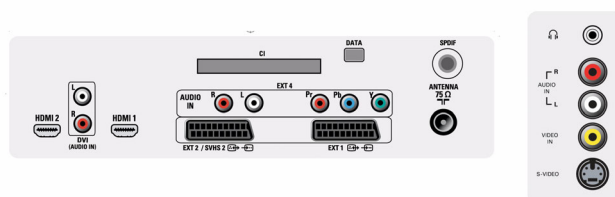

- **Tuner bands:** Hyperband, S-Channel, UHF, VHF
- **TV system:** PAL, SECAM
- **Video Playback:** NTSC, PAL, SECAM
- **Aerial Input:** 75 ohm coaxial (IEC75)
- **Tuner Display:** PLL
- **Number of Preset Channels:** 100
- **DVB:** DVB Terrestrial *

Connectivity

- **Ext 1 Scart:** Audio L/R, CVBS in/out, RGB
- **Ext 2 Scart:** Audio L/R, CVBS in/out, S-video in, RGB out
- **Front / Side connections:** Audio L/R in, CVBS in, Headphone out, S-video in
- **Other connections:** Common Interface, S/PDIF out (coaxial), Antenna IEC75
- **Ext 4:** YPbPr
- **Ext 6:** HDMI
- **Ext 5:** HDMI
- **Number of Scarts:** 2

Power

- **Power consumption:** 230w W
- **Standby power consumption:** < 2 W
- **Mains power:** AC 220 - 240 V +/- 10%
- **Ambient temperature:** +5 /+ 40°C
- **Power supply:** AC 90-240

Dimensions

- **Product weight:** 43 kg
- **Weight incl. Packaging:** 47.6 kg
- **Set Width:** 1249 mm
- **Colour cabinet:** Silver Frost Bi-Colour with Tempered Glass Deco Front
- **VESA wall mount compatible:** 800,400 mm
- **Box dimensions (W x H x D):** 1328 x 939 x 330 mm
- **Dimensions (with base) (H x D):** 748 x 306 mm
- **Dimensions (without base) (H x D):** 688 x 128 mm

Accessories

- **Included Accessories:** Table top stand, Power cord, Quick start guide, Registration card, Remote Control, RF antenna cable, User Manual, Warranty certificate, Batteries for remote control
- **Optional accessories:** Floor stand

Stereo system					Transmission system					
2CS DK	NICAM DK	2CS BG	NICAM I	NICAM LL	PAL BG	PAL D/K	PAL I	SECAM BG	SECAM DK	SECAM LL
•	•	•	•	•	•	•	•	•	•	•