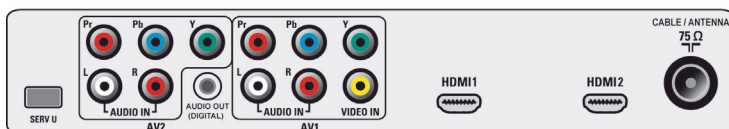

Virtual Dolby Surround

Virtual Dolby Surround is a processing technology for enhancing surround sound effects. It will create the sensation of Dolby Pro Logic without the necessity of additional rear speakers. You become totally immersed in your television experience.

USB Multimedia Connector

The USB connector allows access to multimedia jpg, mp3 and alb files of most USB-sticks and most digital cameras (USB 1.1 memory-class device). Plug the USB into the slot at the side of the TV and access your photos or music files. This makes you easily viewing and sharing your photos and music.

Plug & Play

Plug & Play gives you the ability to install or add a new component and have it work without having to perform any complex installation procedure or technical analysis.

2 HDMI inputs

HDMI makes an uncompressed digital RGB connection from the source to the screen. By eliminating conversion to an analog signal, it delivers an unblemished image. The non-degraded signal reduces flicker and leads to a clearer picture. HDMI intelligently communicates the highest output resolution with the source device. The HDMI input is fully backward compatible with DVI sources but includes digital audio. HDMI uses HDCP copy protection. With 2 HDMI inputs you can connect multiple HD sources, for instance an HD settop box, and a Blu-ray player. Your TV is fully prepared for the HD future.

Issue date 2008-03-06

Version: 4.0.10

12 NC: 8670 000 26097
UPC: 6 09585 12332 8

© 2008 Koninklijke Philips Electronics N.V.
All Rights reserved.

Specifications are subject to change without notice.
Trademarks are the property of Koninklijke Philips Electronics N.V. or their respective owners.

www.philips.com