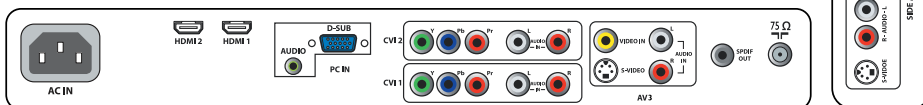

Compact and slim design

This design style emphasizes a slim, compact look that saves space and fits in anywhere.

Smart Picture and Smart Sound

Philips preset modes for Smart Picture and Smart Sound provide you with direct access via a single key on the remote control. You can select optimized picture and sound settings for the various picture and sound modes.

2 HDMI inputs

HDMI makes an uncompressed digital RGB connection from the source to the screen. By eliminating conversion to an analog signal, it delivers an unblemished image. The non-degraded signal reduces flicker and leads to a clearer picture. HDMI intelligently communicates the highest output resolution with the source device. The HDMI input is fully backward compatible with DVI sources but includes digital audio. HDMI uses HDCP copy protection. With 2 HDMI inputs you can connect multiple HD sources, for instance an HD settop box, and a Blu-ray player. Your TV is fully prepared for the HD future.

PC input

With PC input you can connect your TV to a computer and use the TV as a PC monitor.

Issue date 2008-12-19

Version: 2.3.16

12 NC: 8670 000 27399
EAN: 87 12581 31812 3

© 2008 Koninklijke Philips Electronics N.V.
All Rights reserved.

Specifications are subject to change without notice.
Trademarks are the property of Koninklijke Philips Electronics N.V. or their respective owners.

www.philips.com