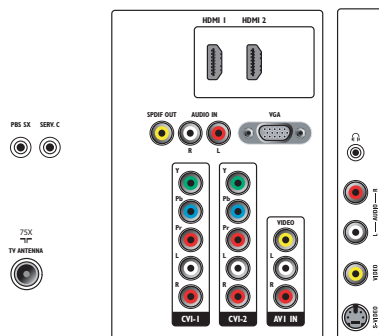

Connectivity

- **AV 1:** Audio L/R in, YPbPr
- **AV 2:** Audio L/R in, YPbPr
- **AV 3:** Audio L/R in, CVBS in
- **HDMI 1:** HDMI v1.3
- **HDMI 2:** HDMI v1.3
- **HDMI-control (CEC features):** One touch play, System info (menu language), System standby
- **Front / Side connections:** Audio L/R in, CVBS in, Headphone out, S-video in
- **Other connections:** PC-in VGA + Audio L/R in, S/PDIF out (coaxial)

Power

- **Ambient temperature:** 5 °C to 40 °C
- **Mains power:** 100-240V, 50/60Hz
- **Power consumption:** 130 W
- **Standby power consumption:** typ. 0.165W

Dimensions

- **Set dimensions (W x H x D):** 819 x 518 x 92 mm
- **Set dimensions with stand (W x H x D):** 819 x 579 x 220 mm
- **Weight incl. Packaging:** 21 kg
- **Product weight:** 14.5 kg
- **Product weight (+stand):** 18 kg
- **Box dimensions (W x H x D):** 918 x 629 x 255 mm
- **VESA wall mount compatible:** 200 x 300 mm

Accessories

- **Included Accessories:** Tabletop swivel stand, Power cord, Quick start guide, User Manual, Remote Control, Batteries for remote control

Product highlights

Pixel Plus HD

Pixel Plus HD is a picture processing technology that enables viewer to watch contents that are vivid, natural and real. The result is a superbly razor sharp pictures with incredible details and depth from any HD source.