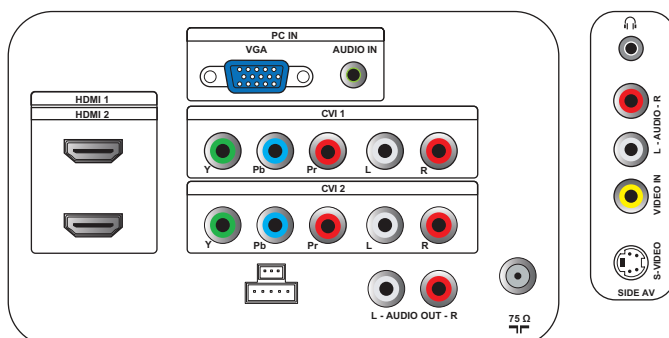

Tuner/Reception/Transmission

- **Aerial Input:** 75 ohm coaxial (IEC75)
- **TV system:** PAL I, PAL B/G, SECAM B/G, SECAM D/K
- **Video Playback:** NTSC, SECAM, PAL
- **Tuner bands:** Hyperband, S-Channel, UHF, VHF
- **Number of Preset Channels:** 125

Connectivity

- **AV 1:** Audio L/R in, YPbPr
- **AV 2:** Audio L/R in, YPbPr
- **HDMI 1:** HDMI v1.3
- **HDMI 2:** HDMI v1.3
- **HDMI-control (CEC features):** One touch play, System info (menu language), System standby
- **Front / Side connections:** S-video in, CVBS in, Audio L/R in, Headphone out
- **Other connections:** Analog audio Left/Right out, PC Audio in, PC-In VGA

Power

- **Ambient temperature:** 5 °C to 40 °C
- **Mains power:** 100-240V, 50/60Hz
- **Power consumption:** 150 W
- **Standby power consumption:** < 0.3 W

Dimensions

- **Set dimensions (W x H x D):** 809 x 543 x 92 mm
- **Set dimensions with stand (W x H x D):** 809 x 593 x 220 mm
- **Weight incl. Packaging:** 16.7 kg
- **Product weight:** 11 kg
- **Product weight (+stand):** 14 kg
- **Box dimensions (W x H x D):** 1025 x 662 x 250 mm
- **Color cabinet:** Black Cabinet with Black Hi Gloss Deco Frame
- **VESA wall mount compatible:** 400 x 200 mm

Accessories

- **Included Accessories:** Table top stand, Power cord, Quick start guide, User Manual, Warranty certificate, Remote Control, Batteries for remote control