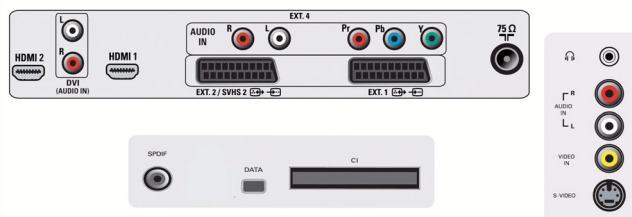

Connectivity

- **Ext 1 Scart:** Audio L/R, CVBS in/out, RGB
- **Ext 2 Scart:** Audio L/R, CVBS in/out, S-video in, RGB out
- **Other connections:** Common Interface, S/PDIF out (coaxial), Antenna IEC75
- **Front / Side connections:** CVBS in, Headphone out, S-video in, Audio L/R in
- **Ext 4:** YPbPr
- **Ext 5:** HDMI
- **Ext 6:** HDMI
- **Number of Scarts:** 2

Power

- **Power consumption:** TBC W
- **Standby power consumption:** < 1 W
- **Ambient temperature:** 5 °C to 40 °C
- **Mains power:** AC 220 - 240 V +/- 10%
- **Power supply:** AC 90-240

Dimensions

- **Product weight:** 19.2 kg
- **Weight incl. Packaging:** 22.5 kg
- **Dimensions (with base) (H x D):** 558 x 233 mm
- **Color cabinet:** Silver Frost Bi-Color with Tempered Glass Deco Front
- **Set dimensions (W x H x D):** 935 x 516.5 x 120 mm
- **Box dimensions (W x H x D):** 1012 x 698 x 240 mm
- **Dimensions (without base) (H x D):** 516.5 x 120 mm
- **VESA wall mount compatible:** 200 x 100 mm

Accessories

- **Included Accessories:** Power cord, Quick start guide, Registration card, Remote Control, User Manual, Batteries for remote control, Table top stand, Warranty certificate
- **Optional accessories:** Floor stand

Loudspeakers

- **Built-in speakers:** 4
- **Loudspeaker types:** Dome tweeter

Stereo system					Transmission system					
2CS DK	NICAM DK	2CS BG	NICAM I	NICAM LL'	PAL BG	PAL D/K	PAL I	SECAM BG	SECAM DK	SECAM LL'
•	•	•	•	•	•	•	•	•	•	•