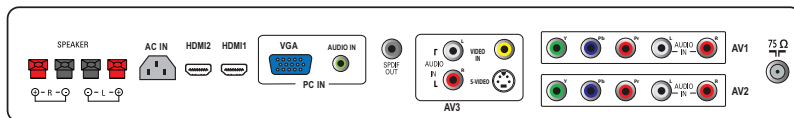

Coaxial Digital Audio SPDIF

An SPDIF coaxial cable is a highly reliable way of connecting digital audio.

Dynamic Contrast

Special picture processing technology dynamically and seamlessly delivers vibrant images in bright scenes or reproduces a deep blacks and accurate rendering of darker colors and shades in dark scenes. You get the ultimate LCD picture: stable and clear images with enriched color performance and excellent contrast.

3D combfilter

A 3D combfilter is a device that performs field-by-field comparisons of the television image to accurately separate the color from the black-and-white information. It separates brightness and color signals better in the 3D domain to eliminate cross-color, cross-luminance and dot-crawl distortion - all of which detract from your viewing pleasure.

Dolby Digital surround

Dolby Digital, the world's leading digital multi-channel audio system, duplicates the way the human ear processes sound human ear naturally processes sound so you can experience superb quality surround sound audio with realistic spatial cues.