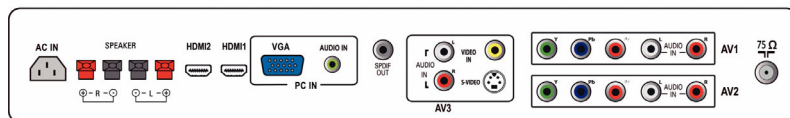

Coaxial Digital Audio SPDIF

An SPDIF coaxial cable is a highly reliable way of connecting digital audio.

Dynamic Contrast

Special picture processing technology dynamically and seamlessly delivers vibrant images in bright scenes or reproduces a deep blacks and accurate rendering of darker colors and shades in dark scenes. You get the ultimate LCD picture: stable and clear images with enriched color performance and excellent contrast.

3D combfilter

A 3D combfilter is a device that performs field-by-field comparisons of the television image to accurately separate the color from the black-and-white information. It separates brightness and color signals better in the 3D domain to eliminate cross-color, cross-luminance and dot-crawl distortion - all of which detract from your viewing pleasure.

Dolby Digital surround

Dolby Digital, the world's leading digital multi-channel audio system, duplicates the way the human ear processes sound human ear naturally processes sound so you can experience superb quality surround sound audio with realistic spatial cues.