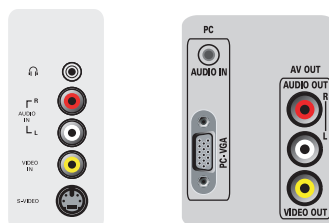

Power

- **Ambient temperature:** 5 °C to 40 °C
- **Mains power:** 100-240V, 50/60Hz
- **Power consumption:** 150 W
- **Standby power consumption:** <1W

Sound

- **Equalizer:** 7-bands
- **Output power (RMS):** 2 x 10W
- **Sound Enhancement:** Auto Volume Leveller, Incredible Surround
- **Sound System:** Stereo, SAP

Loudspeakers

- **Built-in speakers:** 2
- **Loudspeaker types:** Front Speakers, Dome tweeter

Convenience

- **Child Protection:** Child Lock
- **Clock:** On main display, Sleep Timer, Wake up Clock
- **Ease of Installation:** Auto Program Naming, Autostore, Fine Tuning, Program Name, Sorting
- **Ease of Use:** 8 channel smart surf list, Auto

Accessories

- **Included Accessories:** Tabletop swivel stand, Power cord, Quick start guide, User Manual, Registration card, Warranty certificate, Remote Control, Batteries for remote control

Dimensions

- **Color cabinet:** Silver Frost Cabinet with Black Hi Gloss Deco Frame
- **Set dimensions (W x H x D):** 805 x 547 x 116 mm
- **Set dimensions with stand (W x H x D):** 805 x 609 x 212 mm
- **Product weight:** 14.2 kg
- **Product weight (+stand):** 17 kg
- **Box dimensions (W x H x D):** 870 x 630 x 290 mm
- **Weight incl. Packaging:** 23 kg
- **VESA wall mount compatible:** 200 x 100 mm