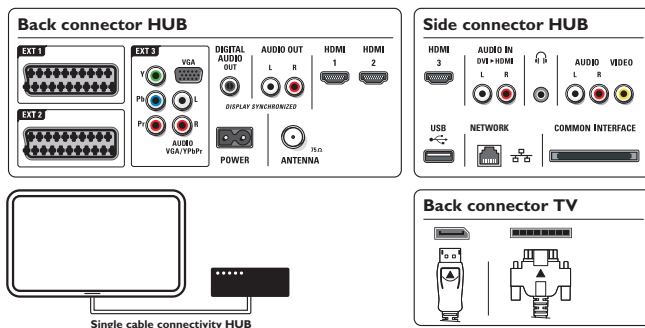

Essence smart leveling bracket

The Essence smart leveling bracket allows hassle free mounting of the screen on the wall. The Essence smart leveling bracket has a curved shape and is easy to mount on the wall. The screen can be easily hooked into the bracket via the connectors on the back of the screen. The screen can be easily leveled, even when the bracket is not mounted straight.

Single-cable connectivity hub

There is only a single cable between the connectivity hub and screen. All cable clutter can be placed out of sight and connected through the connectivity hub. The cable includes power to the screen, so no additional power input is required to the screen.

Connectivity

- **Ext 1 Scart:** Audio L/R, CVBS in/out, RGB
- **Ext 2 Scart:** Audio L/R, CVBS in/out, RGB
- **Ext 3:** YPbPr, Audio L/R in, VGA PC-in

- **Ext 4:** HDMI v1.3
- **Ext 5:** HDMI v1.3
- **EasyLink (HDMI-CEC):** One touch play, System audio control, System standby
- **Front / Side connections:** HDMI v1.3, S-video in, CVBS in, Audio L/R in, Headphone out, USB
- **PC network link:** DLNA certified
- **Other connections:** Analog audio Left/Right out, S/PDIF out (coaxial), Common Interface

Accessories

- **Included Accessories:** Table top stand, Essence single-cable, Smart leveling wall bracket, Power cord, Quick start guide, User Manual, Warranty certificate, Remote Control, Batteries for remote control