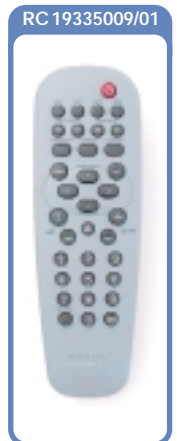

42" Flat TV Monitor /AP

- Flat, Slim and Wide design
- Plasma ALiS/HD technology
- Brightness 1000cd/m² (without filter plate)
- Contrast ratio 1000 : 1
- 160° viewing angle / Anti-reflective coating
- Integrated speakers/sound system
- 2x15Watt RMS
- HD in - 2fhYPbPr in / RGB+HV
- DVI-digital in / 1fh YUV in
- VGA in/out - SmartPort
- Superslim 9cm depth
- RC out - to iTV system
- Fanless design (no fan noise)
- Wall mounting kit incl.

'Arch' table-top stand - optional

RC 19335009/01

42" Flat TV Monitor /AP

Technical specifications

Plasma screen

- Visible screen diameter 42" / 106,7cm - 16:9 aspect ratio
- ALiS/HD 1024x1024 pixels (x3)
- Contrast ratio : 1000:1 (dark room)
- Brightness : 1000cd/m2 (without filter plate)
- Anti-reflex coated glass screen
- Fanless design (no fan noise)
- Wall mount kit : Flat-to-Wall as well as Tilted
- Optional stands : a.o. 'Arch' TC42 9964/2R

Picture processing

- Video standards :
 - PAL 4.43 (B, G, D, H, I, N)
 - PAL 3.58 (M, N)
 - NTSC 3.58 (M)
 - NTSC 4.43
 - SECAM
- Tint Control (3 modes)

Sound processing

- Output : 2x15W RMS (@10%THD)
- Digital Signal Processing
- Spatial-Pseudo Stereo
- Bass / Treble control
- 'Monitor is Center' setup (with ext. HiFi system)