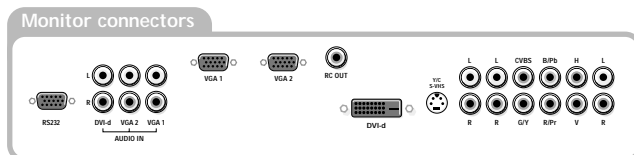

Remote Control

- RC19335009

Connections

- VGA
 - VGA in (15pin sub-D) + audio L-R
 - FlexVGA (Loop-through/in) (15pin sub-D) + audio L-R
- Multi media modes

VGA	640 x 480	60, 72, 75, 85 Hz
VGA	640 x 400	70 Hz
VGA	640 x 350	70 Hz
Wide VGA	856 x 480	60 Hz
Wide VGA	800 x 450	65 Hz
Wide VGA	1024 x 600	60 Hz
Wide VGA	1360 x 765	60 Hz
MAC	640 x 480	66.67 Hz
MAC	832 x 624	74.55 Hz
MAC	1024 x 768	74.93 Hz
MAC	1152 x 870	75 Hz
SVGA	800 x 600	56, 60, 72, 75, 85 Hz
XGA	1024 x 768	60, 70, 75, 85 Hz
SXGA	1280 x 1024	60, 72 Hz (Analogue) 60 Hz (DVI)
- Audio / Video
 - AV 1 : - Video CVBS, audio L-R
 - AV 2 : - Video CVBS, audio L-R
- S-Video (Y/C)
 - AV 3 : - Component video in YPbPr, audio L-R (+CVBS)
- Component video in YPbPr (2Fh for DVD), audio L-R
- R/G/B/H/V (cinch) + audio L-R
 - DVI-d in (digital) + audio L-R
- Video CVBS out, audio L-R out
 - RC-out for ICONN box
 - RS232 for service / control

Powerful 2x15W RMS amplifier built in. Full digital sound processing.

Continuous Zoom. Cursor movable zoom window.

Multi system Remote Control

YPbPr inputs for best DVD reproduction

11 menu languages, Danish, Dutch, English, Finnish, French, German, Italian, Norwegian, Portuguese, Swedish and Spanish

- Optional FRT9955 e-Box delivers superior picture with Digital Natural motion and the convenience of one cable hookup
- Optional Matchline FRT9965 e-Box delivers all of the benefits of the FRT9955 PLUS the ultimate in picture performance with Pixel Plus and 2 Tuner Split Window PIP
- Optional Television Stand (shown on front) provides the ideal solution to table top television placement with an emphasis on high design and safety.