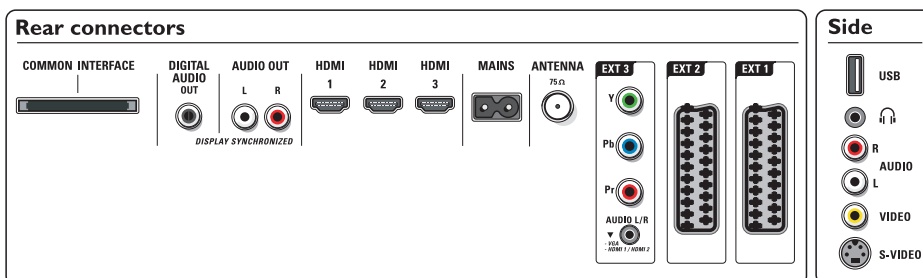

Multimedia Applications

- **Multimedia connections:** USB
- **Playback Formats:** MP3, Slideshow files (.alb), JPEG Still pictures

Tuner/Reception/Transmission

- **Aerial Input:** 75 ohm coaxial (IEC75)
- **TV system:** DVB COFDM 2K/8K
- **Video Playback:** NTSC, SECAM, PAL
- **DVB:** DVB Terrestrial *
- **Tuner bands:** Hyperband, S-Channel, UHF, VHF

Connectivity

- **Ext 1 Scart:** Audio L/R, CVBS in/out, RGB
- **Ext 2 Scart:** Audio L/R, CVBS in/out, RGB, S-video in
- **Ext 3:** YPbPr, Audio L/R in
- **Ext 4:** HDMI
- **Ext 5:** HDMI
- **Ext 6:** HDMI
- **Front / Side connections:** Audio L/R in, CVBS in, Headphone out, S-video in, USB
- **Other connections:** Analog audio Left/Right out, S/PDIF out (coaxial)

Power

- **Ambient temperature:** 5 °C to 35 °C
- **Mains power:** AC 200 - 240 V
- **Power consumption:** 307 W
- **Standby power consumption:** 0.8W

Accessories

- **Included Accessories:** Tabletop swivel stand, Wall mounting bracket, RF antenna cable

Dimensions

- **Color cabinet:** High Gloss Black
- **Set dimensions (W x H x D):** 1290 x 835 x 116 mm
- **Set dimensions with stand (H x D):** 902 x 324 mm
- **Product weight:** 38.2 kg
- **Product weight (+stand):** 47.8 kg
- **Weight incl. Packaging:** 57.2 kg
- **VESA wall mount compatible:** 600 x 400 mm