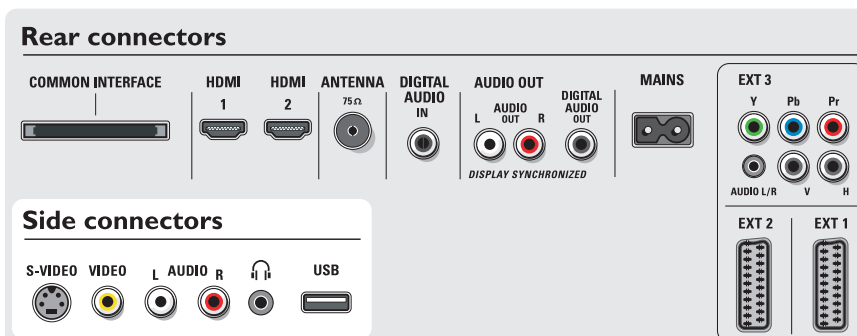

Connectivity

- Ext 1 Scart: Audio L/R, CVBS in/out, RGB
- Ext 2 Scart: Audio L/R, CVBS in/out, RGB, S-video in, S-video out
- Ext 3: YPbPr

- Ext 4: HDMI
- Ext 5: HDMI
- Ext 6: VGA PC-in, Audio L/R in
- Front / Side connections: Audio L/R in, CVBS in, Headphone out, S-video in, USB
- Other connections: Analog audio Left/Right out, S/PDIF in (coaxial), S/PDIF out (coaxial), Common Interface

Power

- Ambient temperature: 5 °C to 40 °C
- Mains power: AC 220 - 240 V +/- 10%
- Power consumption: 248 W
- Standby power consumption: <1W

Dimensions

- Set dimensions (W x H x D): 1095 x 764 x 114 mm
- Set dimensions with stand (H x D): 824 x 290 mm
- Weight incl. Packaging: 59 kg
- Product weight: 35 kg
- Box dimensions (W x H x D): 1292 x 1064 x 323 mm
- Color cabinet: High Gloss Black
- VESA wall mount compatible: 800 x 400 mm

Accessories

- Included Accessories: Table top stand, RF antenna cable
- Optional accessories: Floor stand

Issue date 2009-07-29

Version: 4.0.5

12 NC: 8670 000 24344
EAN: 87 10895 98894 0

© 2009 Koninklijke Philips Electronics N.V.
All Rights reserved.