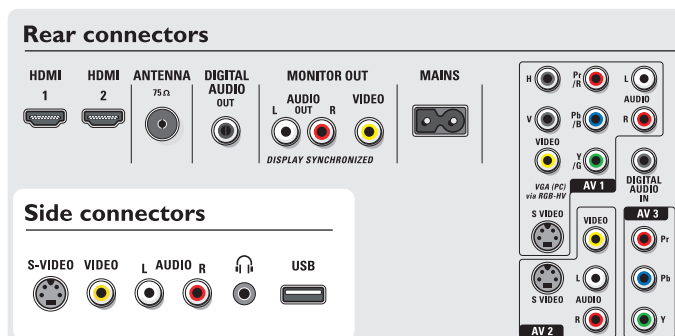

Multimedia Applications

- **Digital Content Management:** Digital Media Reader
- **Multimedia connections:** USB (streaming video capable)
- **Playback Formats:** MP3, Slideshow files (.alb), JPEG Still pictures, MPEG2

Tuner/Reception/Transmission

- **Aerial Input:** 75 ohm coaxial (IEC75)
- **TV system:** NTSC, PAL B/G, PAL D/K, SECAM B/G, SECAM D/K
- **Video Playback:** NTSC, SECAM, PAL
- **Tuner bands:** Hyperband, S-Channel, UHF, VHF

Connectivity

- **AV 1:** (1, 2, 3Fh autoranging), Audio L/R in, Component Video in, RGB+H/V, S-Video, YPbPr
- **AV 2:** Audio L/R in, CVBS, S-Video
- **AV 3:** S/PDIF digital coaxial, YPbPr
- **Ext 4:** HDMI
- **Ext 5:** HDMI
- **Front / Side connections:** Audio L/R in, CVBS in, Headphone out, S-video in, USB
- **Other connections:** Monitor out, CVBS, L/R (cinch), S/PDIF out (coaxial)

Power

- **Ambient temperature:** 5 °C to 40 °C
- **Mains power:** AC 110 - 240 V +/- 10%
- **Power consumption:** 248 W
- **Standby power consumption:** 0.8W

Dimensions

- **Set dimensions (W x H x D):** 1095 x 764 x 114 mm
- **Set dimensions with stand (H x D):** 824 x 290 mm
- **Weight incl. Packaging:** 59 kg
- **Color cabinet:** High Gloss Black
- **VESA wall mount compatible:** 800 x 400 mm

Accessories

- **Included Accessories:** Table top stand, Wall mounting bracket, RF antenna cable
- **Optional accessories:** Floor stand