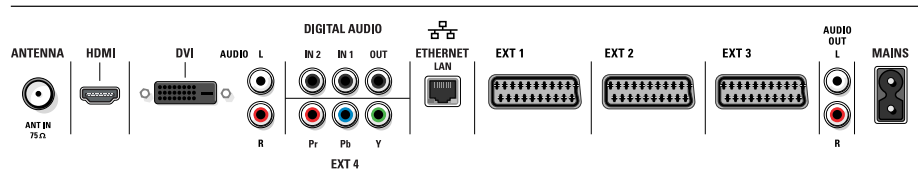

Tuner/Reception/Transmission

- Tuner bands: Hyperband, S-Channel, UHF, VHF
- TV system: PAL, SECAM
- Video Playback: NTSC, PAL, SECAM
- Aerial Input: 75 ohm coaxial (IEC75)

Connectivity

- Ext 1 Scart: Audio L/R, CVBS in/out, RGB
- Ext 2 Scart: Audio L/R, CVBS in/out, RGB, Y/C
- Ext 3 Scart: Audio L/R, CVBS in/out
- Ext 4: S/PDIF digital coaxial, YPbPr
- Ext 5: DVI-I with HDCP, YPbPr
- Ext 6: HDMI
- Other connections: Analog audio Left/Right out, S/PDIF in (coaxial), S/PDIF out (coaxial)
- Front / Side connections: 2x USB, Audio L/R in, CVBS in, Headphone out, Multi-slot memory card reader, S-video in

Power

- Power consumption: 163 W
- Standby power consumption: 1 W
- Mains power: AC 220 - 240 V +/- 10%
- Ambient temperature: 5 °C to 40 °C

Dimensions

- Product weight: 20 kg
- Weight incl. Packaging: 37 kg
- Color cabinet: Pearl - White Silver (11092)
- Box dimensions (W x H x D): 1061 x 850 x 265 mm
- Set dimensions (W x H x D): 1000 x 605 x 96 mm

Accessories

- Included Accessories: DVI-I to VGA adapter, Motorised RC swivel stand, Wall mounting bracket
- Optional accessories: 5 in one connection cable, Floor stand

stereo system						transmission system					
2CS DK	NICAM DK	2CS BG	NICAM BG	NICAM I	NICAM LL'	PAL BG	PAL DK	PAL I	SECAM BG	SECAM DK	SECAM LL'
•	•	•	•	•	•	•	•	•	•	•	•

Rear connectors

Side connectors

Issue date 2009-05-03

Version: 28.0.30

12 NC: 8670 000 21617
EAN: 87 10895 87905 7

© 2009 Koninklijke Philips Electronics N.V.
All Rights reserved.

Specifications are subject to change without notice.
Trademarks are the property of Koninklijke Philips Electronics N.V. or their respective owners.

www.philips.com