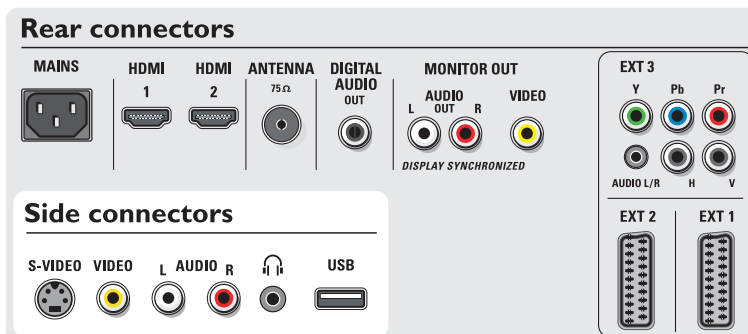

Convenience

- **Child Protection:** Child Lock+Parental Control
- **Clock:** Smart Clock
- **Ease of Installation:** Auto Program Naming, Automatic Channel Install(ACI), Automatic Tuning System (ATS), Autostore, PLL Digital Tuning, Plug & Play
- **Ease of Use:** 4 favourite lists, Auto Volume Leveller (AVL), Delta Volume per preset, Graphical User Interface, On Screen Display, Program List, Side Control
- **Electronic Program Guide:** Now + Next EPG
- **Picture in Picture:** Text dual screen
- **Remote Control:** Amp, DVD, Sat, STB (Set-Top Box), VCR, Multi-functional
- **Remote control type:** RC4401
- **Screen Format Adjustments:** 4:3, 6 Widescreen Modes, Auto Format, Movie expand 14:9, Movie expand 16:9, Subtitle and Heading Shift, Super Zoom, Widescreen
- **Teletext:** 1200 page Hypertext
- **Teletext enhancements:** Habit Watch, Program information Line

Accessories

- **Included Accessories:** Table top stand, RF antenna cable
- **Optional accessories:** Floor stand

Dimensions

- **Set dimensions (W x H x D):** 875 x 610 x 107 mm
- **Set dimensions with stand (H x D):** 772 x 230 mm
- **Weight incl. Packaging:** 35 kg
- **Product weight:** 22 kg
- **Box dimensions (W x H x D):** 1000 x 1051 x 250 mm
- **Colour cabinet:** Black

Power

- **Ambient temperature:** 5 °C to 40 °C
- **Mains power:** AC 220 - 240 V +/- 10%
- **Power consumption:** 128 W
- **Standby power consumption:** <1W