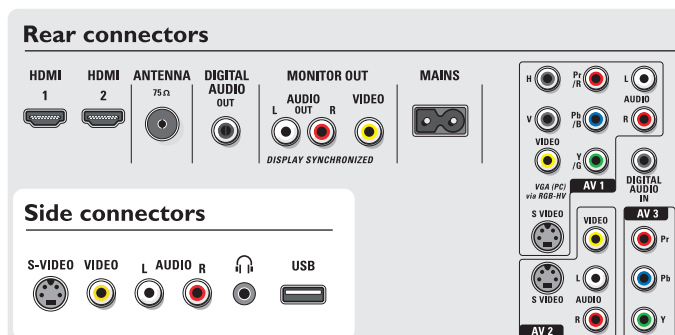

Multimedia Applications

- **Digital Content Management:** Digital Media Reader
- **Multimedia connections:** USB (streaming video capable)
- **Playback Formats:** MP3, Slideshow files (.alb), JPEG Still pictures, MPEG2

Tuner/Reception/Transmission

- **Aerial Input:** 75 ohm coaxial (IEC75)
- **TV system:** NTSC, PAL
- **Video Playback:** NTSC, SECAM, PAL
- **Tuner bands:** Hyperband, S-Channel, UHF, VHF

Connectivity

- **AV 1:** (1, 2, 3Fh autoranging), Audio L/R in, Component Video in, RGB+H/V, YPbPr, Y/C
- **AV 2:** Audio L/R in, CVBS, Y/C
- **AV 3:** S/PDIF digital coaxial, YPbPr
- **Ext 4:** HDMI
- **Ext 5:** HDMI
- **Front / Side connections:** Audio L/R in, CVBS in, Headphone out, S-video in, USB
- **Other connections:** Monitor out, CVBS, L/R (cinch), S/PDIF out (coaxial)

Power

- **Ambient temperature:** 5 °C to 40 °C
- **Mains power:** AC 220 - 240 V +/- 10%
- **Power consumption:** 128 W
- **Standby power consumption:** 0.9W

Accessories

- **Included Accessories:** Table top stand, Wall mounting bracket, RF antenna cable
- **Optional accessories:** Floor stand

Dimensions

- **Color cabinet:** High Gloss Black
- **Set dimensions (W x H x D):** 866 x 642 x 114 mm
- **Set dimensions with stand (H x D):** 707 x 220 mm
- **Weight incl. Packaging:** 32 kg
- **VESA wall mount compatible:** 600 x 200 mm