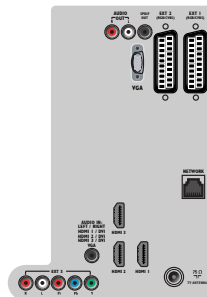

Tuner/Reception/Transmission

- Aerial Input: 75 ohm coaxial (IEC75)
- TV system: DVB COFDM 2K/8K
- Video Playback: NTSC, SECAM, PAL
- DVB: DVB-T MPEG4*, DVB-C MPEG4*
- Tuner bands: Hyperband, S-Channel, UHF, VHF

Connectivity

- Ext 1 Scart: Audio L/R, CVBS in, RGB
- Ext 2 Scart: Audio L/R, CVBS in, RGB
- Ext 3: YPbPr, Audio L/R in
- Front / Side connections: HDMI v1.3, S-video in,

- CVBS in, Audio L/R in, Headphone out, USB
- PC network link: DLNA 1.0 certified
- Other connections: Analog audio Left/Right out, PC Audio in, PC-In VGA, S/PDIF out (coaxial), Common Interface
- HDMI 1: HDMI v1.3
- HDMI 2: HDMI v1.3
- HDMI 3: HDMI v1.3
- EasyLink (HDMI-CEC): One touch play, Remote control pass-through, System audio control, System standby

Power

- Ambient temperature: 5 °C to 35 °C
- Mains power: 220 - 240V, 50Hz
- Power consumption: 220 W
- Standby power consumption: 0.15 W

Dimensions

- Set dimensions (W x H x D): 886 x 542 x 88 mm
- Set dimensions with stand (W x H x D): 886 x 598 x 260 mm
- Weight incl. Packaging: 22.7 kg
- Product weight: 14.5 kg
- Product weight (+stand): 18.7 kg
- Box dimensions (W x H x D): 1111 x 644 x 265 mm
- Color cabinet: Black deco front with titanium dark speakers
- VESA wall mount compatible: 200 x 200 mm

Accessories

- Included Accessories: Tabletop swivel stand, Power cord, Quick start guide, User Manual, Warranty certificate, Remote Control, Batteries for remote control

Rear connectors

Side