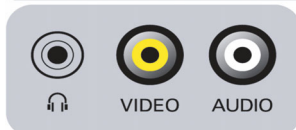

Sharpness Adjustment

FM Radio (TV)

An FM radio capable of storing 40 preset stations in built in. On-screen station naming makes navigation simple, and a handy Clock Screensaver is also included for use while listening.

Plug & Play

Plug & Play gives you the ability to install or add a new component and have it work without having to perform any complex installation procedure or technical analysis.

Smart Picture and Smart Sound

Philips preset modes for Smart Picture and Smart Sound provide you with direct access via a single key on the remote control. You can select optimized picture and sound settings for the various picture modes such as Eco, Natural, Rich, Multimedia and Personal, and sound modes such as Movie, Voice, Music and Personal. Do refer to the DFU for the various picture and sound smart modes.

10 page Smart Text

The teletext is a common system transmitted by most broadcasters. The 10 page smart text feature gives you fast access to information when changing pages.

Front Stereo AV & headphone

Front stereo AV & headphone makes it much more convenient to connect external devices like audio equipment, games and video cameras. It's the easy way to enjoy an extra audio sensation or a totally immersive gaming experience.

Sound system	Transmission system						
	Mono	PAL B/G	PAL D/K	PAL I	SECAM B/G	SECAM D/K	SECAM L/L'
	•	•	•	•	•	•	•

Date of issue 2006-08-16

Version: 12.0

12 NC: 8670 000 14117
EAN: 87 10895 71147 0

Specifications are subject to change without notice.
Trademarks are the property of Koninklijke Philips Electronics N.V. or their respective owners.
© 2006 Koninklijke Philips Electronics N.V.
All Rights reserved.
www.philips.com