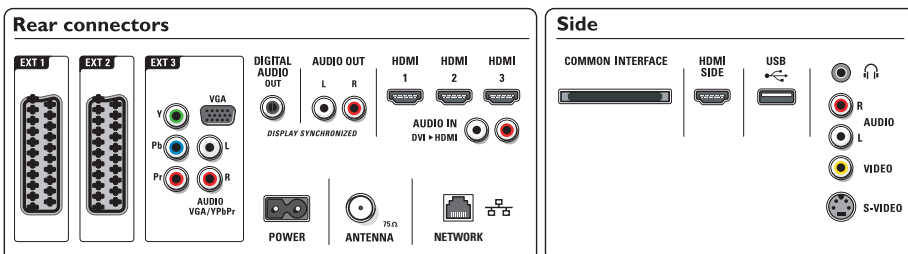

Tuner/Reception/Transmission

- **Aerial Input:** 75 ohm coaxial (IEC75)
- **TV system:** DVB COFDM 2K/8K
- **Video Playback:** NTSC, SECAM, PAL
- **DVB:** DVB Terrestrial*, DVB-T MPEG4*, DVB-C MPEG4*
- **Tuner bands:** Hyperband, S-Channel, UHF, VHF

Connectivity

- **Ext 1 Scart:** Audio L/R, CVBS in/out, RGB

- **Ext 2 Scart:** Audio L/R, CVBS in/out, RGB
- **Ext 3:** YPbPr, Audio L/R in, VGA PC-in
- **Ext 4:** HDMI v1.3
- **Ext 5:** HDMI v1.3
- **Ext 6:** HDMI v1.3
- **EasyLink (HDMI-CEC):** One touch play, System audio control, System standby
- **Front / Side connections:** HDMI v1.3, S-video in, CVBS in, Audio L/R in, Headphone out, USB
- **PC network link:** DLNA certified
- **Other connections:** Analog audio Left/Right out, S/PDIF out (coaxial), Common Interface

Power

- **Ambient temperature:** 5 °C to 35 °C
- **Mains power:** AC 220 - 240 V +/- 10%
- **Power consumption:** 328 W
- **Power (Energy saving mode):** 243 W
- **Standby power consumption:** 0.15 W

Dimensions

- **Set dimensions (W x H x D):** 1300 x 803 x 128 mm
- **Set dimensions with stand (H x D):** 875 x 325 mm
- **Weight incl. Packaging:** 61.4 kg
- **Product weight:** 40.6 kg
- **Product weight (+stand):** 50.2 kg
- **Box dimensions (W x H x D):** 1422 x 1139 x 375 mm
- **Color cabinet:** Black glass decofront with black backcover
- **VESA wall mount compatible:** 400 x 400 mm

Accessories

- **Included Accessories:** RF antenna cable, Power cord, Quick start guide, User Manual, Warranty certificate, Remote Control, Batteries for remote control

Issue date 2008-12-19

Version: 4.0.8

12 NC: 8670 000 35092
EAN: 87 12581 37564 5

© 2008 Koninklijke Philips Electronics N.V.
All Rights reserved.

Specifications are subject to change without notice.
Trademarks are the property of Koninklijke Philips Electronics N.V. or their respective owners.

www.philips.com