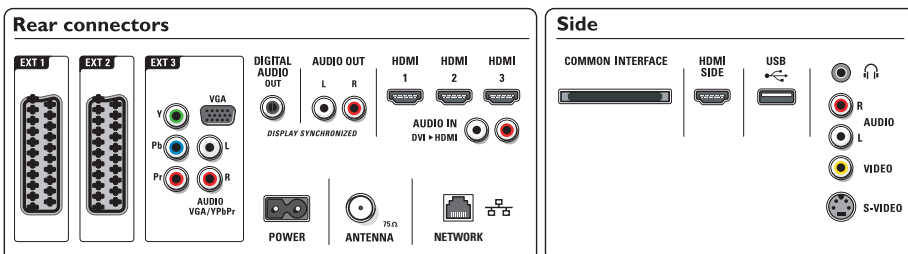

Tuner/Reception/Transmission

- **Aerial Input:** 75 ohm coaxial (IEC75)
- **TV system:** DVB COFDM 2K/8K
- **Video Playback:** NTSC, SECAM, PAL
- **DVB:** DVB Terrestrial *
- **Tuner bands:** Hyperband, S-Channel, UHF, VHF

Connectivity

- **Ext 1 Scart:** Audio L/R, CVBS in/out, RGB
- **Ext 2 Scart:** Audio L/R, CVBS in/out, RGB

- **Ext 3:** YPbPr, Audio L/R in, VGA PC-in
- **Ext 4:** HDMI v1.3
- **Ext 5:** HDMI v1.3
- **Ext 6:** HDMI v1.3
- **EasyLink (HDMI-CEC):** One touch play, System audio control, System standby
- **Front / Side connections:** HDMI v1.3, S-video in, CVBS in, Audio L/R in, Headphone out, USB
- **PC network link:** DLNA certified
- **Other connections:** Analog audio Left/Right out, S/PDIF out (coaxial), Common Interface

Power

- **Ambient temperature:** 5 °C to 35 °C
- **Mains power:** AC 220 - 240 V +/- 10%
- **Power consumption:** 243 W
- **Standby power consumption:** 0.15 W

Dimensions

- **Set dimensions (W x H x D):** 1300 x 803 x 128 mm
- **Set dimensions with stand (H x D):** 875 x 325 mm
- **Weight incl. Packaging:** 61.4 kg
- **Product weight:** 40.6 kg
- **Product weight (+stand):** 50.2 kg
- **Box dimensions (W x H x D):** 1422 x 1139 x 375 mm
- **Color cabinet:** Black glass decofront with black backcover
- **VESA wall mount compatible:** 400 x 400 mm

Accessories

- **Included Accessories:** RF antenna cable, Power cord, Quick start guide, User Manual, Warranty certificate, Remote Control, Batteries for remote control

Issue date 2008-12-19

Version: 3.0.10

12 NC: 8670 000 34189
EAN: 87 12581 36567 7

© 2008 Koninklijke Philips Electronics N.V.
All Rights reserved.

Specifications are subject to change without notice.
Trademarks are the property of Koninklijke Philips Electronics N.V. or their respective owners.

www.philips.com