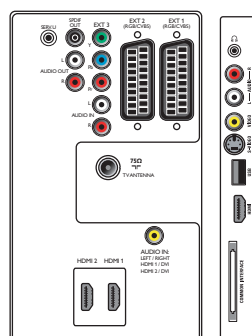

- **Aerial Input:** 75 ohm coaxial (IEC75)
- **TV system:** PAL I, PAL B/G, PAL D/K, SECAM B/G, SECAM D/K, SECAM L/L', DVB COFDM 2K/8K
- **Video Playback:** NTSC, SECAM, PAL
- **DVB:** DVB-T MPEG4*
- **Tuner bands:** Hyperband, S-Channel, UHF, VHF

Connectivity

- **Ext 1 Scart:** Audio L/R, CVBS in/out, RGB
- **Ext 2 Scart:** Audio L/R, CVBS in/out, RGB
- **Ext 3:** YPbPr, Audio L/R in
- **Ext 4:** HDMI v1.3
- **Ext 5:** HDMI v1.3
- **HDMI-control (CEC features):** One touch play, System standby
- **Front/Side connections:** HDMI v1.3, S-video in, CVBS in, Audio L/R in, Headphone out, USB
- **Other connections:** Analogue audio Left/Right out, PC Audio in, S/PDIF out (coaxial), Common Interface

Electricity

- **Ambient temperature:** 5°C to 35°C
- **Mains power:** 220 - 240 V, 50/60 Hz
- **Power consumption:** 330 W
- **Standby power consumption:** 0.15 W

Dimensions

- **Set dimensions (W x H x D):** 1301 x 797 x 118 mm
- **Set dimensions with stand (W x H x D):** 1301 x 868 x 325 mm
- **Weight incl. Packaging:** 57.5 kg
- **Product weight:** 37.5 kg
- **Product weight (+stand):** 44.5 kg

- **Box dimensions (W x H x D):** 1415 x 954 x 401 mm
- **Colour cabinet:** High gloss black deco front with black cabinet
- **VESA wall mount compatible:** 400 x 400 mm

Accessories

- **Included Accessories:** Power cord, Quick start guide, User Manual, Warranty certificate, Remote Control, Batteries for remote control

Stereo system					Transmission system					
2CS DK	NICAM DK	2CS BG	NICAM I	NICAM LL	PAL BG	PAL D/K	PAL I	SECAM BG	SECAM DK	SECAM LL
•	•	•	•	•	•	•	•	•	•	•