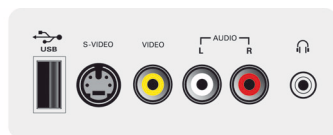

Plug & Play

Plug & Play gives you the ability to install or add a new component and have it work without having to perform any complex installation procedure or technical analysis.

2 HDMI inputs

HDMI makes an uncompressed digital RGB connection from the source to the screen. By eliminating conversion to an analog signal, it delivers an unblemished image. The non-degraded signal reduces flicker and leads to a clearer picture. HDMI intelligently communicates the highest output resolution with the source device. The HDMI input is fully backward compatible with DVI sources but includes digital audio. HDMI uses HDCP copy protection. With 2 HDMI inputs you can connect multiple HD sources, for instance an HD settop box, and a Blu-ray player. Your TV is fully prepared for the HD future.

USB Multimedia Connector

The USB connector allows access to multimedia jpg, mp3 and alb files of most USB-sticks and most digital cameras (USB 1.1 memory-class device). Plug the USB into the slot at the side of the TV and access your photos or music files. This makes you easily viewing and sharing your photos and music.