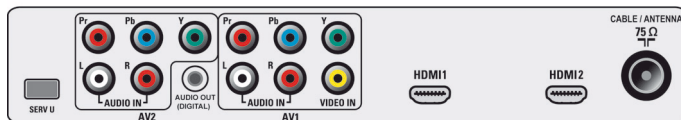

Plug & Play

Plug & Play gives you the ability to install or add a new component and have it work without having to perform any complex installation procedure or technical analysis.

2 HDMI inputs

HDMI makes an uncompressed digital RGB connection from the source to the screen. By eliminating conversion to an analog signal, it delivers an unblemished image. The non-degraded signal reduces flicker and leads to a clearer picture. HDMI intelligently communicates the highest output resolution with the source device. The HDMI input is fully backward compatible with DVI sources but includes digital audio. HDMI uses HDCP copy protection. With 2 HDMI inputs you can connect multiple HD sources, for instance an HD settop box, and a Blu-ray player. Your TV is fully prepared for the HD future.

USB Multimedia Connector

The USB connector allows access to multimedia jpg, mp3 and alb files of most USB-sticks and most digital cameras (USB 1.1 memory-class device). Plug the USB into the slot at the side of the TV and access your photos or music files. This makes you easily viewing and sharing your photos and music.