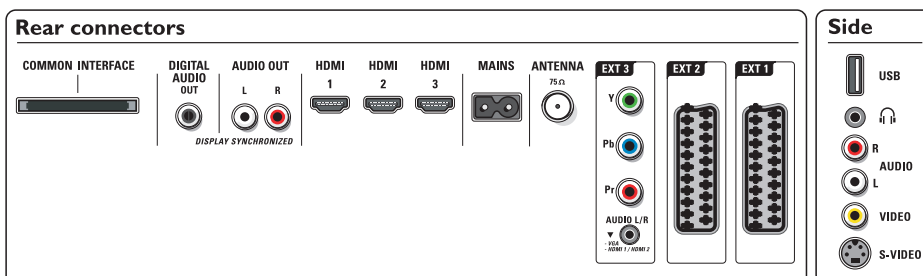

Multimedia Applications

- **Multimedia connections:** USB memory class device, USB
- **Playback Formats:** MP3, Slideshow files (.alb), JPEG Still pictures

Tuner/Reception/Transmission

- **Aerial Input:** 75 ohm coaxial (IEC75)
- **TV system:** DVB COFDM 2K/8K
- **Video Playback:** NTSC, SECAM, PAL
- **DVB:** DVB Terrestrial *
- **Tuner bands:** Hyperband, S-Channel, UHF, VHF

Connectivity

- **Ext 1 Scart:** Audio L/R, CVBS in/out, RGB
- **Ext 2 Scart:** Audio L/R, CVBS in/out, RGB
- **Ext 3:** YPbPr, Audio L/R in
- **Ext 4:** HDMI v1.3
- **Ext 5:** HDMI v1.3
- **Ext 6:** HDMI v1.3
- **HDMI features:** Cable equalization, Category 1 and 2 cables, Compressed audio, Multirate pref. format support, PC format support, Resolutions 720p, 1080i, 1080p
- **Front / Side connections:** Audio L/R in, CVBS in, Headphone out, S-video in, USB
- **Other connections:** Analog audio Left/Right out, S/PDIF in (coaxial), S/PDIF out (coaxial), Common Interface

Power

- **Ambient temperature:** 5 °C to 35 °C
- **Mains power:** AC 220 - 240 V +/- 10%
- **Power consumption:** 293 W
- **Standby power consumption:** 0.8 W

Accessories

- **Included Accessories:** Tabletop swivel stand, RF antenna cable

Dimensions

- **Color cabinet:** Anthracite dark
- **Set dimensions (W x H x D):** 1170 x 736 x 125 mm
- **Set dimensions with stand (H x D):** 801 x 297 mm
- **Product weight:** 33.5 kg
- **Product weight (+stand):** 38.1 kg

- **Box dimensions (W x H x D):** 1274 x 943 x 331 mm
- **Weight incl. Packaging:** 50.3 kg
- **VESA wall mount compatible:** 600 x 400 mm