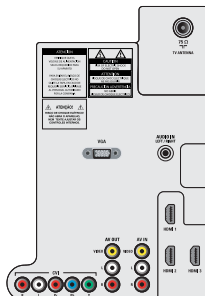

Tuner/Reception/Transmission

- Aerial Input: 75 ohm coaxial (IEC75)
- TV system: PAL I, PAL B/G, PAL D/K, SECAM B/G, SECAM D/K
- Video Playback: NTSC, SECAM, PAL
- Tuner bands: Hyperband, S-Channel, UHF, VHF
- Number of Preset Channels: 99

Connectivity

- AV 1: Audio L/R in, YPbPr
- AV 2: Audio L/R in, CVBS in
- Front / Side connections: HDMI v1.3, S-video in, CVBS in, Audio L/R in, Headphone out, USB
- Other connections: Monitor out, CVBS, L/R (cinch), PC-in VGA + Audio L/R in
- HDMI 1: HDMI v1.3
- HDMI 2: HDMI v1.3

- HDMI 3: HDMI v1.3
- EasyLink (HDMI-CEC): One touch play, EasyLink, Remote control pass-through, System audio control, System standby

Power

- Ambient temperature: 5 °C to 35 °C
- Mains power: 110-240V, 50/60Hz
- Power consumption: 265 W
- Standby power consumption: 0.15 W (typical)

Dimensions

- Set dimensions (W x H x D): 1104.5 x 677.1 x 91.5 mm
- Set dimensions with stand (W x H x D): 1104.5 x 715.6 x 310 mm
- Weight incl. Packaging: 31.1 kg
- Product weight: 20.14 kg
- Product weight (+stand): 24.38 kg
- Box dimensions (W x H x D): 1389 x 766 x 280 mm
- VESA wall mount compatible: 400 x 400 mm

Accessories

- Included Accessories: Tabletop swivel stand, Power cord, Quick start guide, User Manual, Warranty certificate, Remote Control, Batteries for remote control

Rear connectors

Side