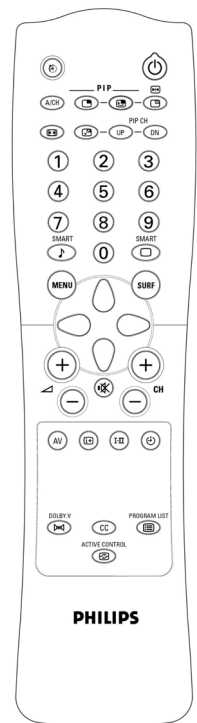

RCS82E for /61

* 100Hz Digital Scan or Progressive Scan can be switched with on screen display menu. (except 100Hz Scan option not available for /61)

Specifications are subject to change without prior notice

Website addresses: <http://www.philips.com>

<http://www.asia.philips.com>