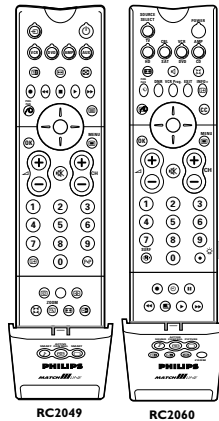

APAC™ – Automatic Phosphor Aging Compensation

Stationary images, particularly black bars that outline 4:3 programming on a Widescreen TV, could eventually leave an after-image on the screen. APAC automatically shifts the image, just enough to blur after-image retention, which reduces the effect of stationary images.

- Adjustments for Brightness, Color, Contrast, Sharpness, Tint, Dynamic Contrast, Digital Noise Reduction, Color Enhancement and Hue
- Digital Color Transient Improvement (CTI)
- Digital Histogram
- Luminance Transient Improvement (LTI)
- 3 Tint positions – Warm, Normal, Cool
- 1080i HD, 1152i HD, 576p, and 480p display
- Digital comb filter
- 46" (117cm) visible screen size
- 550 ft. lamberts peak brightness
- 7" (18cm) liquid cooled tubes (red, green, blue)