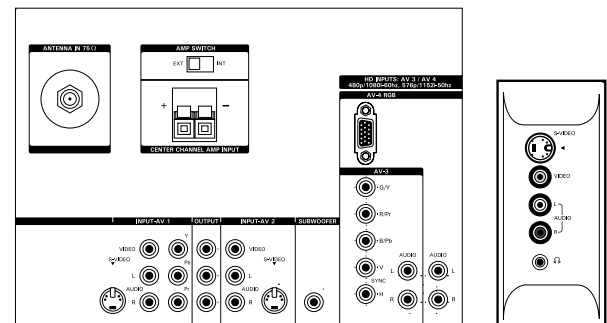

- Adjustments for Volume, Equalizer, Bass, Treble, Balance, AVL, Headphone, and Loudness
- Automatic Volume Leveler (AVL)
- Center channel input
- Incredible Surround™
- Stereo output
- 2x 2" and 2 x 5" speakers
- 2x15w RMS (50Hz-10kHz at 5% THD, 8ohm load)

Connectivity

Double Window, Two-Tuner PIP

Watch two shows, side by side, without a VCR! Two separate tuners let you select two shows and display both in windows of equal proportion.

- DB-15 (1 rear)
- S-Video (2 rear, 1 side)
- AV connections (2 rear, 1 side)
- Component Video (1 HD and 1 Standard, rear)
- AV output (1 rear)
- Headphone (side)
- Subwoofer output (1 rear)

Rear AV Inputs/Outputs (except /61 does not have 576p/1152i)

Side AV + Headphone

Miscellaneous Specifications

- Product dimensions: 113 x 60 x 134 cm (W x D x H)
- Product weight: 80 kg
- Carton dimensions: 125 x 71 x 140 cm (W x D x H)
- Carton weight: 11 kg
- Ambient operating temperature: +5 to +45°C
- Mains Voltage: AC 90-276V, 50/60Hz
except /93 AC 160-276V, 50/60Hz
- Power consumptions: 180W average, standby <1W