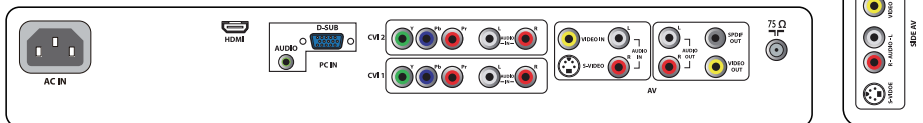

Progressive Scan

Progressive Scan doubles the vertical resolution of the image resulting in a noticeably sharper picture. Instead of sending a field comprising the odd lines to the screen first, followed by the field with the even lines, both fields are written at one time. A full image is created instantaneously, using the maximum resolution. At such a speed, your eye perceives a sharper picture with no line structure.

Virtual surround sound

Virtual surround sound creates additional audio channels for a theater-like audio experience.

Smart Picture and Smart Sound

Philips preset modes for Smart Picture and Smart Sound provide you with direct access via a single key on the remote control. You can select optimized picture and sound settings for the various picture and sound modes.

HDMI input

HDMI makes an uncompressed digital RGB connection from the source to the screen. By eliminating conversion to an analog signal, it delivers an unblemished image. The non-degraded signal reduces flicker and leads to a clearer picture. HDMI intelligently communicates the highest output resolution with the source device. The HDMI input is fully backward compatible with DVI sources but includes digital audio. HDMI uses HDCP copy protection.

PC input

With PC input you can connect your TV to a computer and use the TV as a PC monitor.

Issue date 2008-12-19

Version: 2.0.3

12 NC: 8670 000 35655
EAN: 87 12581 38416 6

© 2008 Koninklijke Philips Electronics N.V.
All Rights reserved.

Specifications are subject to change without notice.
Trademarks are the property of Koninklijke Philips
Electronics N.V. or their respective owners.

www.philips.com