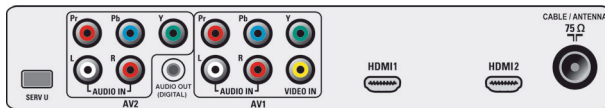

Virtual Dolby Surround

Virtual Dolby Surround is a processing technology for enhancing surround sound effects. It will create the sensation of Dolby Pro Logic without the necessity of additional rear speakers. You become totally immersed in your television experience.

USB Multimedia Connector

The USB connector allows access to multimedia jpg, mp3 and alb files of most USB-sticks and most digital cameras (USB 1.1 memory-class device). Plug the USB into the slot at the side of the TV and access your photos or music files. This makes you easily viewing and sharing your photos and music.

Plug & Play

Plug & Play gives you the ability to install or add a new component and have it work without having to perform any complex installation procedure or technical analysis.

2 HDMI inputs

HDMI makes an uncompressed digital RGB connection from the source to the screen. By eliminating conversion to an analog signal, it delivers an unblemished image. The non-degraded signal reduces flicker and leads to a clearer picture. HDMI intelligently communicates the highest output resolution with the source device. The HDMI input is fully backward compatible with DVI sources but includes digital audio. HDMI uses HDCP copy protection. With 2 HDMI inputs you can connect multiple HD sources, for instance an HD settop box, and a Blu-ray player. Your TV is fully prepared for the HD future.

Issue date 2008-01-25

Version: 3.2.10

12 NC: 8670 000 26104
UPC: 6 09585 12337 3

© 2008 Koninklijke Philips Electronics N.V.
All Rights reserved.

Specifications are subject to change without notice.
Trademarks are the property of Koninklijke Philips Electronics N.V. or their respective owners.

www.philips.com