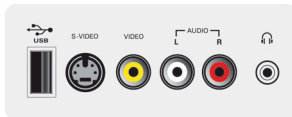

Virtual Dolby Surround

Virtual Dolby Surround is a processing technology for enhancing surround sound effects. It will create the sensation of Dolby Pro Logic without the necessity of additional rear speakers. You become totally immersed in your television experience.

USB Multimedia Connector

The USB connector allows access to multimedia jpg, mp3 and alb files of most USB-sticks and most digital cameras (USB 1.1 memory-class device). Plug the USB into the slot at the side of the TV and access your photos or music files. This makes you easily viewing and sharing your photos and music.

Plug & Play

Plug & Play gives you the ability to install or add a new component and have it work without having to perform any complex installation procedure or technical analysis.

2 HDMI inputs

HDMI makes an uncompressed digital RGB connection from the source to the screen. By eliminating conversion to an analog signal, it delivers an unblemished image. The non-degraded signal reduces flicker and leads to a clearer picture. HDMI intelligently communicates the highest output resolution with the source device. The HDMI input is fully backward compatible with DVI sources but includes digital audio. HDMI uses HDCP copy protection. With 2 HDMI inputs you can connect multiple HD sources, for instance an HD settop box, and a Blu-ray player. Your TV is fully prepared for the HD future.

Issue date 2008-01-25

Version: 3.2.10

12 NC: 8670 000 26104
UPC: 6 09585 12337 3

© 2008 Koninklijke Philips Electronics N.V.
All Rights reserved.

Specifications are subject to change without notice.
Trademarks are the property of Koninklijke Philips Electronics N.V. or their respective owners.

www.philips.com