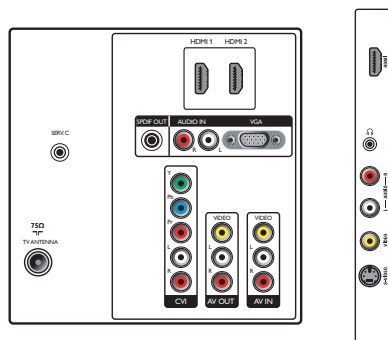

Connectivity

- AV 1: Audio L/R in, YPbPr
- AV 2: Audio L/R in, CVBS in
- HDMI 1: HDMI v1.3
- HDMI 2: HDMI v1.3
- EasyLink (HDMI-CEC): One touch play, System info (menu language), System standby
- Front / Side connections: HDMI v1.3, S-video in, CVBS in, Audio L/R in, Headphone out
- Other connections: PC-in VGA + Audio L/R in

Power

- Ambient temperature: 5 °C to 40 °C
- Mains power: 220-240V, 50/60Hz
- Power consumption: 230 W
- Standby power consumption: (typical) <0.15W

Dimensions

- Set dimensions (W x H x D):

- 1046 x 645 x 108 mm
- Set dimensions with stand (W x H x D): 1046 x 716 x 262 mm
- Weight incl. Packaging: 32 kg
- Product weight: 20.5 kg
- Product weight (+stand): 26 kg
- Box dimensions (W x H x D): 1171 x 810 x 333 mm
- VESA wall mount compatible: 400 x 400 mm

Accessories

- Included accessories: Tabletop swivel stand, Power cord, Quick start guide, User Manual, Warranty certificate, Remote Control, Batteries for remote control

Issue date 2011-01-12

Version: 5.0.57