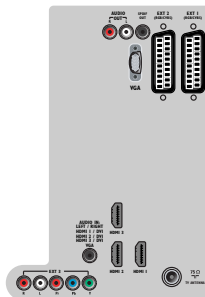

Connectivity

- Ext 1 Scart: Audio L/R, CVBS in, RGB
- Ext 2 Scart: Audio L/R, CVBS in, RGB
- Ext 3: YPbPr, Audio L/R in
- Front / Side connections: HDMI v1.3, S-video in, CVBS in, Audio L/R in, Headphone out, USB
- Other connections: Analog audio Left/Right out, PC Audio in, PC-In VGA, S/PDIF out (coaxial), Common Interface
- HDMI 1: HDMI v1.3
- HDMI 2: HDMI v1.3
- HDMI 3: HDMI v1.3
- EasyLink (HDMI-CEC): One touch play, Remote control pass-through, System audio control,

System standby

Power

- Ambient temperature: 5 °C to 35 °C
- Mains power: 220 - 240V, 50Hz
- Power consumption (typical): 146 W
- Power consumption: 205 W
- Standby power consumption: 0.15 W

Dimensions

- Set dimensions (W x H x D): 996 x 603 x 88 mm
- Set dimensions with stand (W x H x D): 996 x 656 x 260 mm
- Weight incl. Packaging: 26.1 kg
- Product weight: 17.5 kg
- Product weight (+stand): 21.7 kg
- Box dimensions (W x H x D): 1203 x 682 x 266 mm
- Color cabinet: High gloss black deco front with black cabinet
- VESA wall mount compatible: 400 x 400 mm

Accessories

- Included Accessories: Tabletop swivel stand, Power cord, Quick start guide, User Manual, Warranty certificate, Remote Control, Batteries for remote control, CD-ROM

Rear connectors

Side

Issue date 2009-08-12