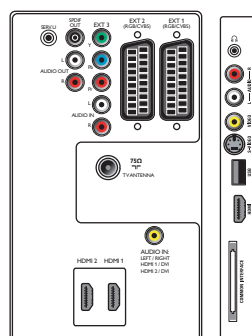

- **Aerial Input:** 75 ohm coaxial (IEC75)
- **TV system:** PAL I, PAL B/G, PAL D/K, SECAM B/G, SECAM D/K, SECAM L/L', DVB COFDM 2K/8K
- **Video Playback:** NTSC, SECAM, PAL
- **DVB:** DVB-T MPEG4
- **Tuner bands:** Hyperband, S-Channel, UHF, VHF
- **Tuner Display:** PLL

Connectivity

- **Ext 1 Scart:** Audio L/R, CVBS in/out, RGB
- **Ext 2 Scart:** Audio L/R, CVBS in/out, RGB
- **Ext 3:** YPbPr, Audio L/R in
- **Ext 4:** HDMI v1.3
- **Ext 5:** HDMI v1.3
- **HDMI-control (CEC features):** One touch play, System standby
- **Front / Side connections:** HDMI v1.3, S-video in, CVBS in, Audio L/R in, Headphone out, USB
- **Other connections:** Analog audio Left/Right out, PC Audio in, S/PDIF out (coaxial), Common Interface

Power

- **Ambient temperature:** 5 °C to 35 °C
- **Mains power:** 220 - 240V, 50/60Hz
- **Power consumption:** 210 W
- **Standby power consumption:** 0.15 W

Dimensions

- **Set dimensions (W x H x D):**

- 1046 x 644 x 111 mm
- **Set dimensions with stand (W x H x D):** 1046 x 716 x 262 mm
- **Weight incl. Packaging:** 42 kg
- **Product weight:** 22.5 kg
- **Product weight (+stand):** 27 kg
- **Box dimensions (W x H x D):** 1151 x 793 x 333 mm
- **Color cabinet:** Black colour deco front & white colour back cover
- **VESA wall mount compatible:** 400 x 400 mm

Accessories

- **Included Accessories:** Power cord, Quick start guide, User Manual, Warranty certificate, Remote Control, Batteries for remote control

Stereo system					Transmission system					
2CS DK	NICAM DK	2CS BG	NICAM I	NICAM LL'	PAL BG	PAL D/K	PAL I	SECAM BG	SECAM DK	SECAM LL'
•	•	•	•	•	•	•	•	•	•	•