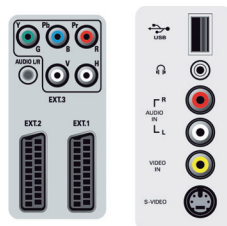

Multimedia Applications

- **Multimedia connections:** USB (streaming video capable)
- **Playback Formats:** MP3, Slideshow files (.alb), JPEG Still pictures, MPEG2

Tuner/Reception/Transmission

- **Aerial Input:** 75 ohm coaxial (IEC75)
- **TV system:** DVB COFDM 2K/8K
- **Video Playback:** NTSC, SECAM, PAL
- **DVB:** DVB Terrestrial *
- **Tuner bands:** Hyperband, S-Channel, UHF, VHF

Connectivity

- **Ext 1 Scart:** Audio L/R, CVBS in/out, RGB
- **Ext 2 Scart:** Audio L/R, CVBS in/out, RGB, S-video in
- **Ext 3:** YPbPr
- **Ext 4:** HDMI
- **Ext 5:** HDMI
- **Front / Side connections:** Audio L/R in, CVBS in, Headphone out, S-video in, USB
- **Other connections:** Analog audio Left/Right out, S/PDIF in (coaxial), S/PDIF out (coaxial)

Power

- **Ambient temperature:** 5 °C to 40 °C
- **Mains power:** AC 220 - 240 V +/- 10%
- **Power consumption:** 255 W
- **Standby power consumption:** <1W

Accessories

- **Included Accessories:** Table top stand, Power cord, User Manual, Registration card, Warranty certificate, Remote Control, Batteries for remote control
- **Optional accessories:** Floor stand

Dimensions

- **Color cabinet:** Black Cabinet with Hi Gloss Black Deco Frame
- **Set dimensions (W x H x D):** 1046 x 686 x 118 mm
- **Set dimensions with stand (W x H x D):** 1046 x 748.6 x 264.5 mm
- **Product weight:** 26.35 kg
- **Product weight (+stand):** 33.5 kg
- **Box dimensions (W x H x D):** 1152 x 800 x 277 mm
- **Weight incl. Packaging:** 39.2 kg
- **VESA wall mount compatible:** 600 x 400 mm