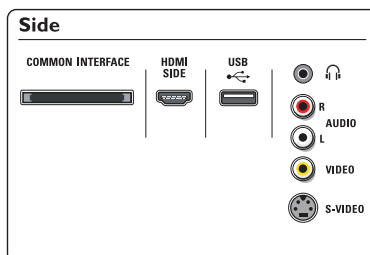

Connectivity

- **Ext 1 Scart:** Audio L/R, CVBS in/out, RGB
- **Ext 2 Scart:** Audio L/R, CVBS in/out, RGB
- **Ext 3:** YPbPr, Audio L/R in, VGA PC-in
- **Ext 4:** HDMI v1.3
- **Ext 5:** HDMI v1.3
- **Ext 6:** HDMI v1.3
- **HDMI-control (CEC features):** One touch play, System audio control, System standby
- **Front / Side connections:** HDMI v1.3, S-video in, CVBS in, Audio L/R in, Headphone out, USB
- **PC network link:** DLNA certified
- **Other connections:** Analog audio Left/Right out, Ethernet, PC Audio in, S/PDIF out (coaxial), Common Interface

Power

- **Ambient temperature:** 5 °C to 35 °C
- **Mains power:** AC 220 - 240 V +/- 10%
- **Power consumption:** 206 W
- **Standby power consumption:** 0,15 W

Dimensions

- **Set dimensions (W x H x D):** 1046 x 644 x 88 mm
- **Set dimensions with stand (H x D):** 716 x 262 mm
- **Weight incl. Packaging:** 42 kg
- **Product weight:** 21 kg
- **Product weight (+stand):** 25.5 kg
- **Box dimensions (W x H x D):** 1151 x 793 x 333 mm
- **Color cabinet:** High gloss black deco front with black cabinet
- **VESA wall mount compatible:** 400 x 400 mm

Accessories

- **Included Accessories:** Power cord, Quick start guide, User Manual, Warranty certificate, Remote Control, Batteries for remote control

Product highlights

Pixel Plus 3 HD

Pixel Plus 3 HD offers the unique combination of ultimate sharpness, natural detail, vivid colors and smooth natural motion on all qualities of HD, standard TV signals and multimedia content, for high definition displays. Each pixel of the incoming picture is enhanced to better match the surrounding pixels, resulting in a more natural picture. Artifacts and noise in all sources from multimedia to standard TV and also in highly compressed HD are detected and reduced ensuring that the picture is clean and razor sharp.