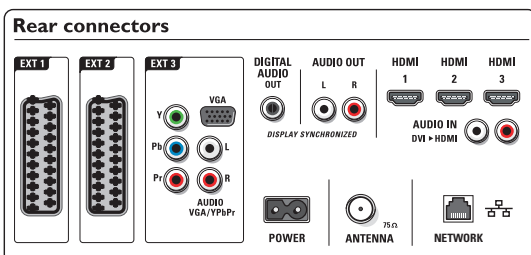

Connectivity

- **Ext 1 Scart:** Audio L/R, CVBS in/out, RGB
- **Ext 2 Scart:** Audio L/R, CVBS in/out, RGB
- **Ext 3:** YPbPr, Audio L/R in, VGA PC-in
- **Ext 4:** HDMI v1.3
- **Ext 5:** HDMI v1.3
- **Ext 6:** HDMI v1.3
- **HDMI-control (CEC features):** One touch play, System audio control, System standby
- **Front / Side connections:** HDMI v1.3, S-video in, CVBS in, Audio L/R in, Headphone out, USB
- **PC network link:** DLNA certified
- **Other connections:** Analog audio Left/Right out, Ethernet, PC Audio in, S/PDIF out (coaxial), Common Interface

Power

- **Ambient temperature:** 5 °C to 35 °C
- **Mains power:** AC 220 - 240 V +/- 10%
- **Power consumption:** 206 W
- **Standby power consumption:** 0,15 W

Dimensions

- **Set dimensions (W x H x D):** 1046 x 644 x 88 mm
- **Set dimensions with stand (H x D):** 716 x 262 mm
- **Weight incl. Packaging:** 42 kg
- **Product weight:** 21 kg
- **Product weight (+stand):** 25.5 kg
- **Box dimensions (W x H x D):** 1151 x 793 x 333 mm
- **Color cabinet:** High gloss black deco front with black cabinet
- **VESA wall mount compatible:** 400 x 400 mm

Accessories

- **Included Accessories:** Power cord, Quick start guide, User Manual, Warranty certificate, Remote Control, Batteries for remote control

Product highlights

Pixel Plus 3 HD

Pixel Plus 3 HD offers the unique combination of ultimate sharpness, natural detail, vivid colors and smooth natural motion on all qualities of HD, standard TV signals and multimedia content, for high definition displays. Each pixel of the incoming picture is enhanced to better match the surrounding pixels, resulting in a more natural picture. Artifacts and noise in all sources from multimedia to standard TV and also in highly compressed HD are detected and reduced ensuring that the picture is clean and razor sharp.