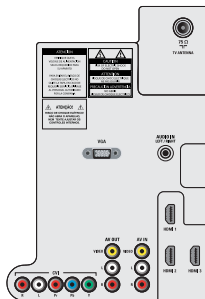

Tuner/Reception/Transmission

- Aerial Input: 75 ohm coaxial (IEC75)
- TV system: PAL I, PAL B/G, PAL D/K, SECAM B/G, SECAM D/K
- Video Playback: NTSC, SECAM, PAL
- Tuner bands: Hyperband, S-Channel, UHF, VHF
- Number of Preset Channels: 99

Connectivity

- AV 1: Audio L/R in, YPbPr
- AV 2: Audio L/R in, CVBS in
- Front / Side connections: HDMI v1.3, S-video in, CVBS in, Audio L/R in, Headphone out, USB
- Other connections: Monitor out, CVBS, L/R (cinch), PC-in VGA + Audio L/R in
- HDMI 1: HDMI v1.3
- HDMI 2: HDMI v1.3

- HDMI 3: HDMI v1.3
- EasyLink (HDMI-CEC): One touch play, EasyLink, Remote control pass-through, System audio control, System standby

Power

- Ambient temperature: 5 °C to 35 °C
- Mains power: 110-240V, 50/60Hz
- Power consumption: 220 W
- Standby power consumption: 0.15 W (typical)

Dimensions

- Set dimensions (W x H x D): 996 x 602.5 x 88 mm
- Set dimensions with stand (W x H x D): 996 x 655.5 x 260 mm
- Weight incl. Packaging: 25 kg
- Product weight: 17.55 kg
- Product weight (+stand): 20.45 kg
- Box dimensions (W x H x D): 1243 x 702 x 280 mm
- VESA wall mount compatible: 400 x 400 mm

Accessories

- Included Accessories: Tabletop swivel stand, Power cord, Quick start guide, User Manual, Warranty certificate, Remote Control, Batteries for remote control

Rear connectors

Side