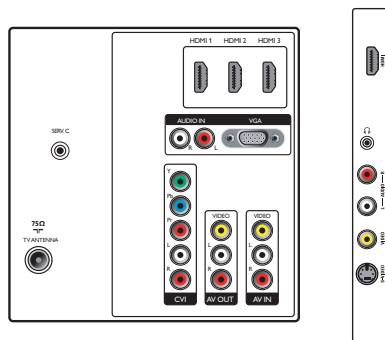

Tuner/Reception/Transmission

- **Aerial Input:** 75 ohm coaxial (IEC75)
- **TV system:** PAL I, PAL B/G, PAL D/K, SECAM B/G, SECAM D/K
- **Video Playback:** NTSC, SECAM, PAL
- **Tuner bands:** Hyperband, S-Channel, UHF, VHF
- **Number of Preset Channels:** 99

Connectivity

- **AV 1:** Audio L/R in, YPbPr
- **AV 2:** Audio L/R in, CVBS in
- **HDMI 1:** HDMI v1.3
- **HDMI 2:** HDMI v1.3
- **HDMI 3:** HDMI v1.3
- **EasyLink (HDMI-CEC):** One touch play, System info (menu language), System standby
- **Front / Side connections:** HDMI v1.3, S-video in, CVBS in, Audio L/R in, Headphone out
- **Other connections:** PC-in VGA + Audio L/R in

Power

- **Ambient temperature:** 5 °C to 40 °C
- **Mains power:** 220-240V, 50/60Hz
- **Power consumption:** 200 W
- **Standby power consumption:** (typical) <0.15W

Dimensions

- **Set dimensions (W x H x D):** 1046 x 645 x 88 mm
- **Set dimensions with stand (W x H x D):** 1046 x 716 x 262 mm
- **Weight incl. Packaging:** 31.5 kg
- **Product weight:** 20 kg
- **Product weight (+stand):** 25.5 kg
- **Box dimensions (W x H x D):** 1171 x 810 x 333 mm
- **VESA wall mount compatible:** 400 x 400 mm

Accessories

- **Included Accessories:** Tabletop swivel stand, Power cord, Quick start guide, User Manual, Warranty certificate, Remote Control, Batteries for remote control