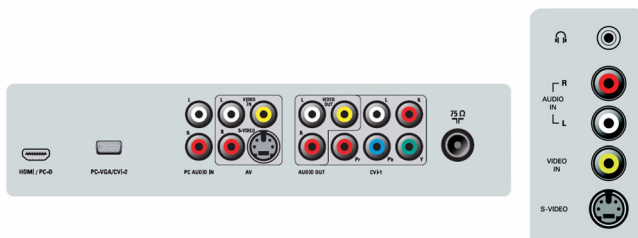

3D Combfilter

The 3D comb filter separates brightness and color signals better in 3D domain to eliminate cross-color, cross-luminance and dot-crawl distortion - all of which detract from your viewing pleasure. The 3D digital comb filter performs field-by-field comparisons of the television image to accurately separate the color from the black-and-white information and remove both horizontally and vertically hanging dots, as well as dot crawl. The result is a razor sharp image.

PC input

With PC input you can connect your TV to a computer and use the TV as a PC monitor.

Auto Picture

Auto Picture button on the remote control enables one-touch selection of various preset optimized image settings to suit different TV program.

HDMI input

HDMI makes an uncompressed digital RGB connection from the source to the screen. By eliminating conversion to an analog signal, it delivers an unblemished image. The non-degraded signal reduces flicker and leads to a clearer picture. HDMI intelligently communicates the highest output resolution with the source device. The HDMI input is fully backward compatible with DVI sources but includes digital audio. HDMI uses HDCP copy protection.